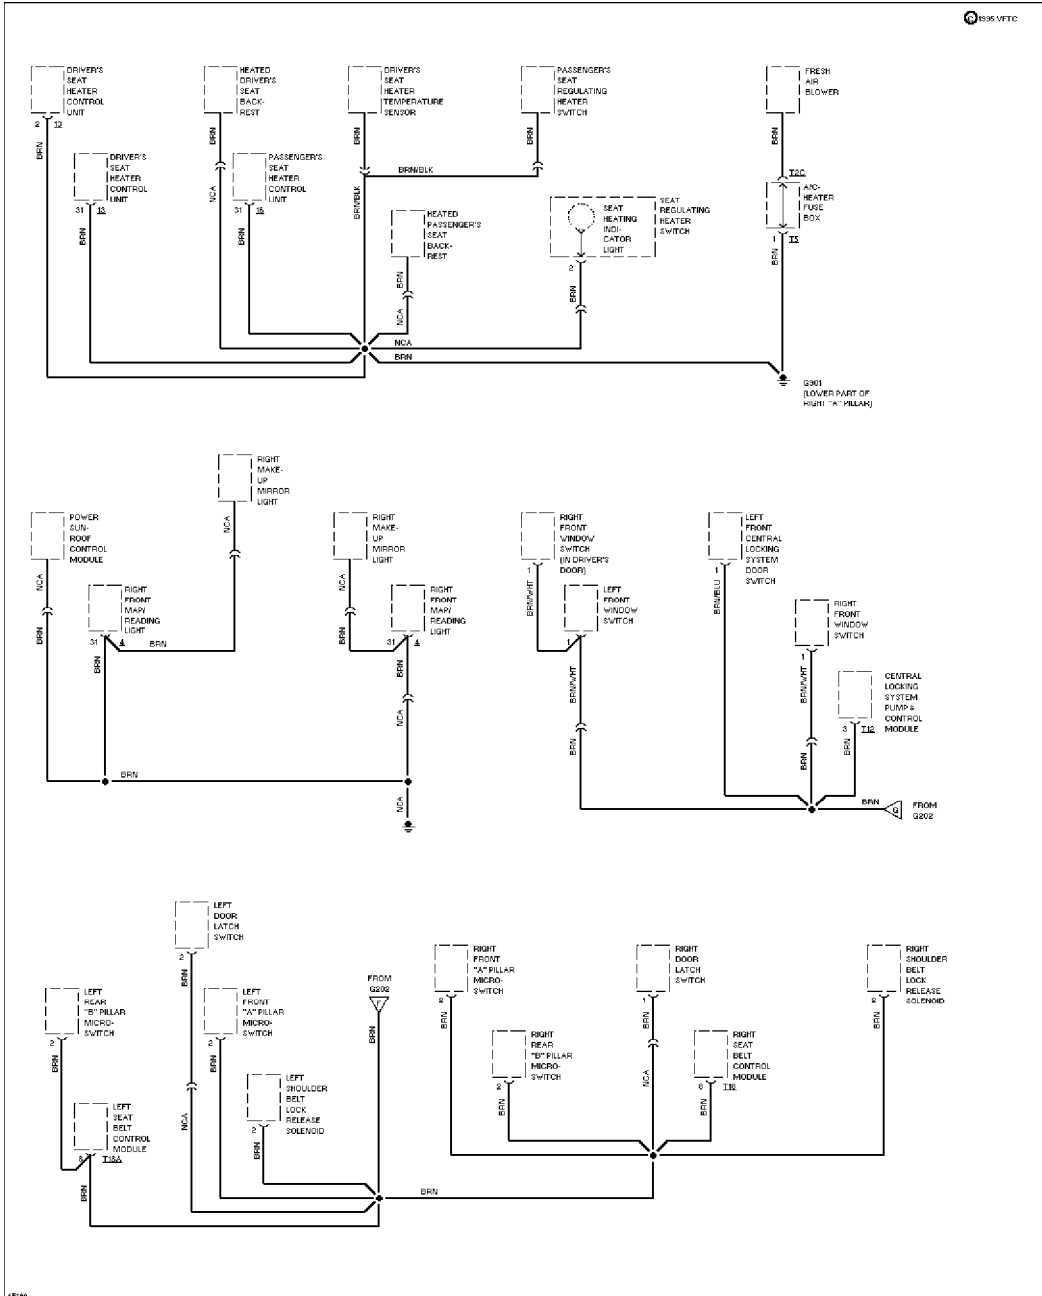

SYSTEM WIRING DIAGRAMS
Article Text (p. 18)
1994 Volkswagen Corrado
For Volkswagen Technical Site
Copyright © 1998 Mitchell Repair Information Company, LLC
Tuesday, December 07, 1999 11:23PM

61535 VETC

Ground Distribution Circuit (4 of 5)