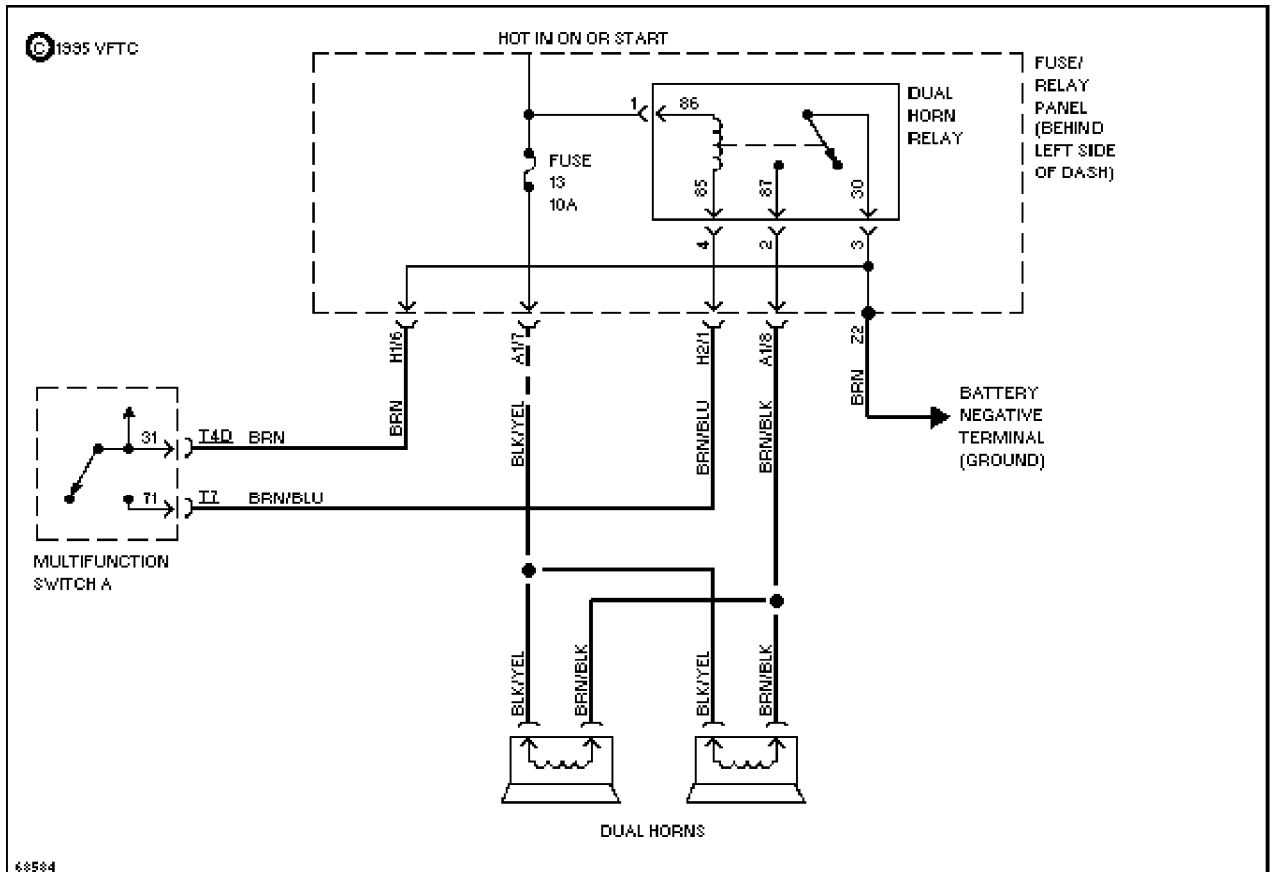

SYSTEM WIRING DIAGRAMS

Article Text (p. 23)

1994 Volkswagen Corrado

For Volkswagen Technical Site

Copyright © 1998 Mitchell Repair Information Company, LLC

Tuesday, December 07, 1999 11:23PM

HORN

Horn Circuit

INSTRUMENT CLUSTER