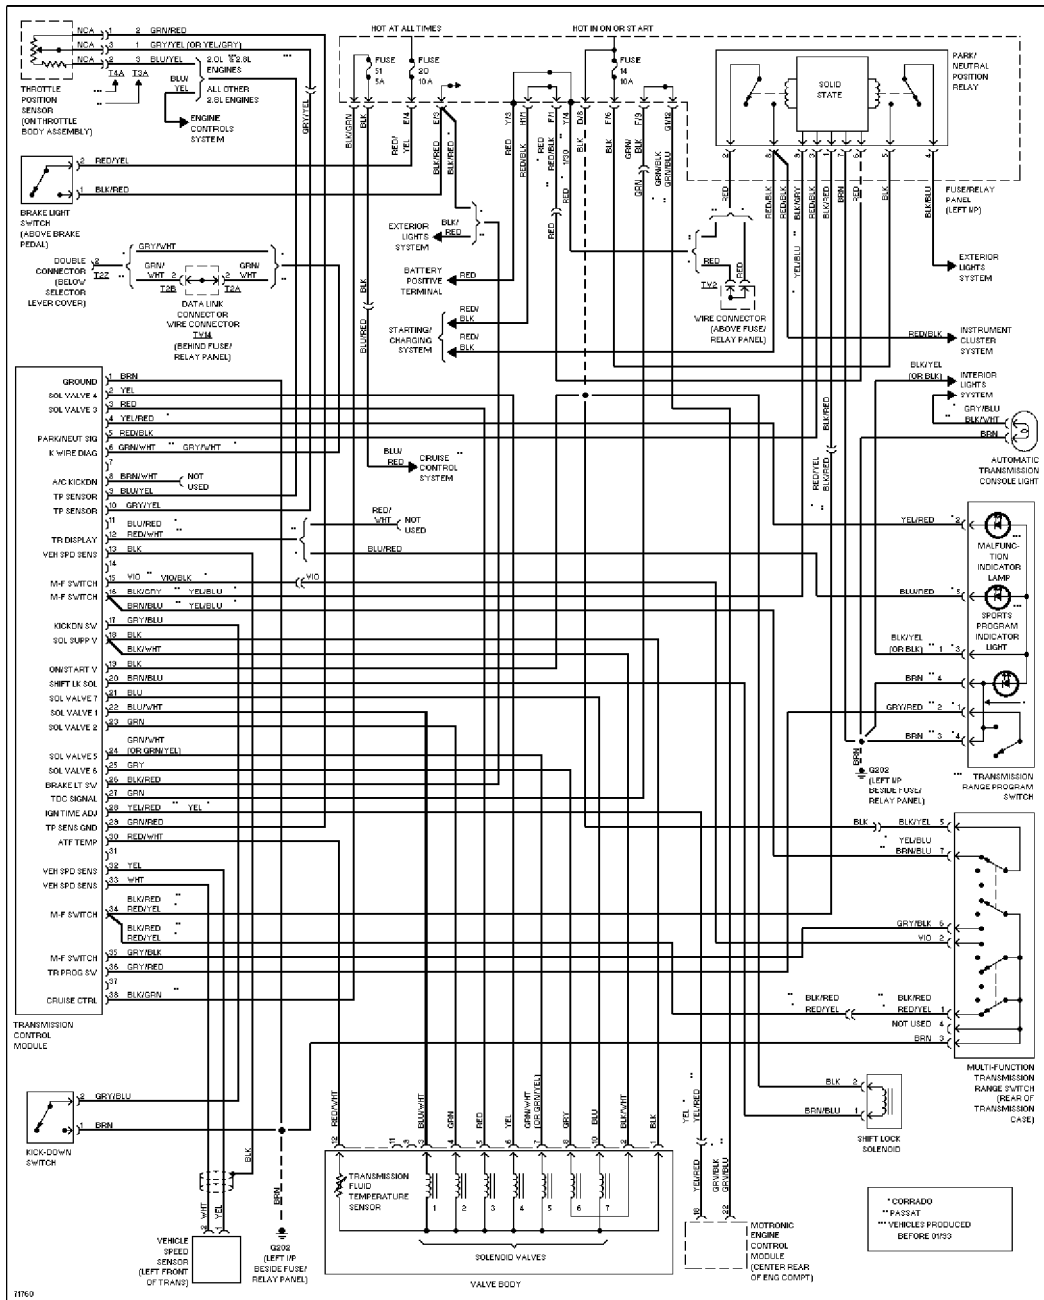

SYSTEM WIRING DIAGRAMS
Article Text (p. 40)
1994 Volkswagen Corrado
For Volkswagen Technical Site
Copyright © 1998 Mitchell Repair Information Company, LLC
Tuesday, December 07, 1999 11:23PM

TRANSMISSION

Transmission Circuit

WARNING SYSTEMS