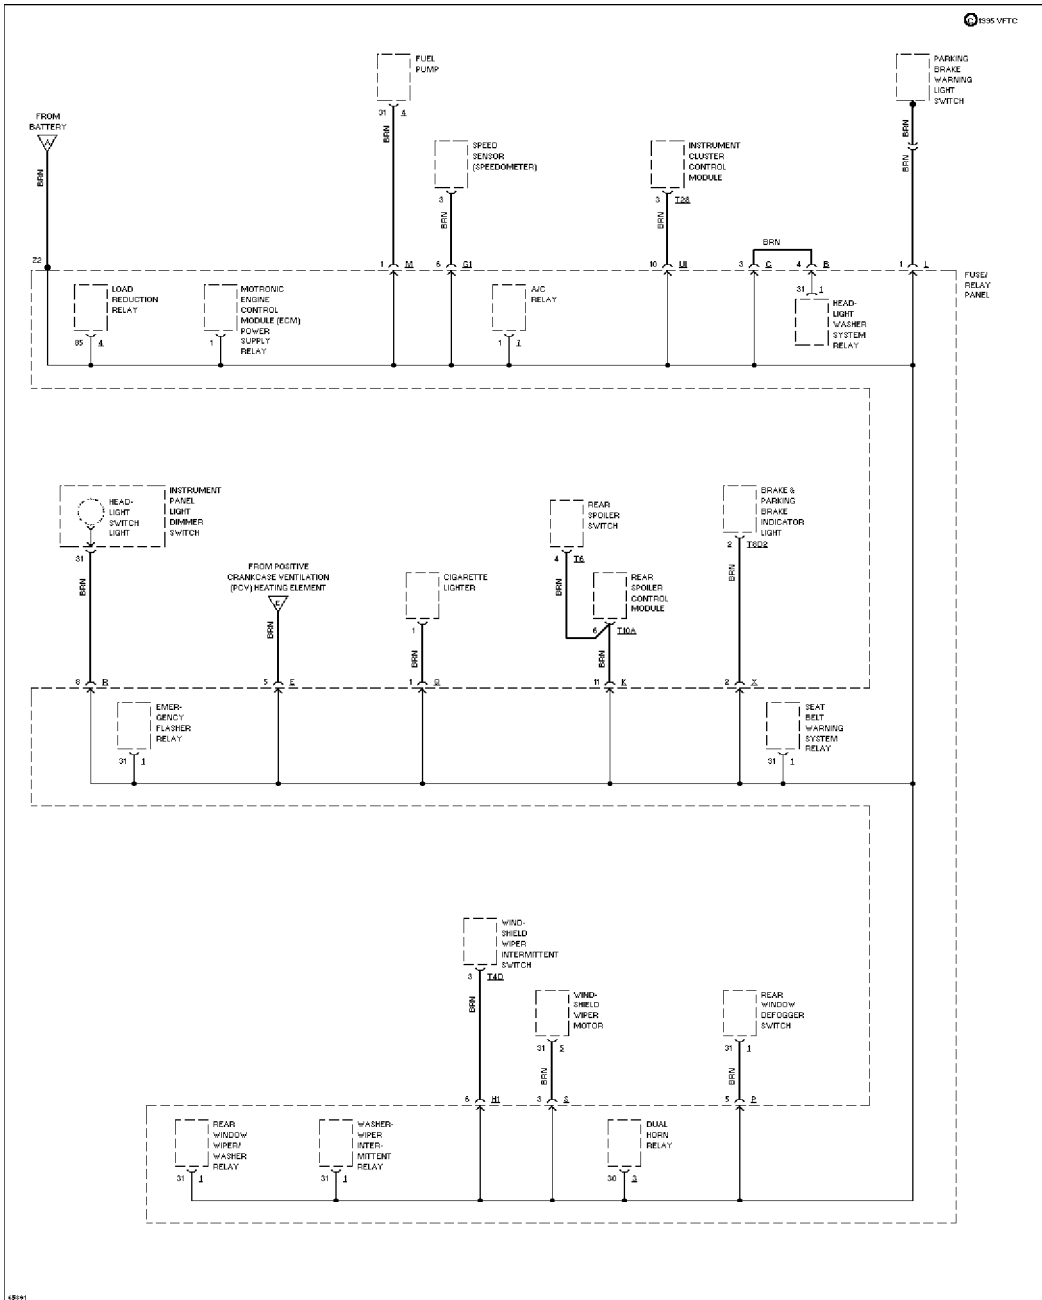

SYSTEM WIRING DIAGRAMS
Article Text (p. 19)
1994 Volkswagen Corrado
For Volkswagen Technical Site
Copyright © 1998 Mitchell Repair Information Company, LLC
Tuesday, December 07, 1999 11:23PM

Ground Distribution Circuit (5 of 5)

HEADLIGHTS