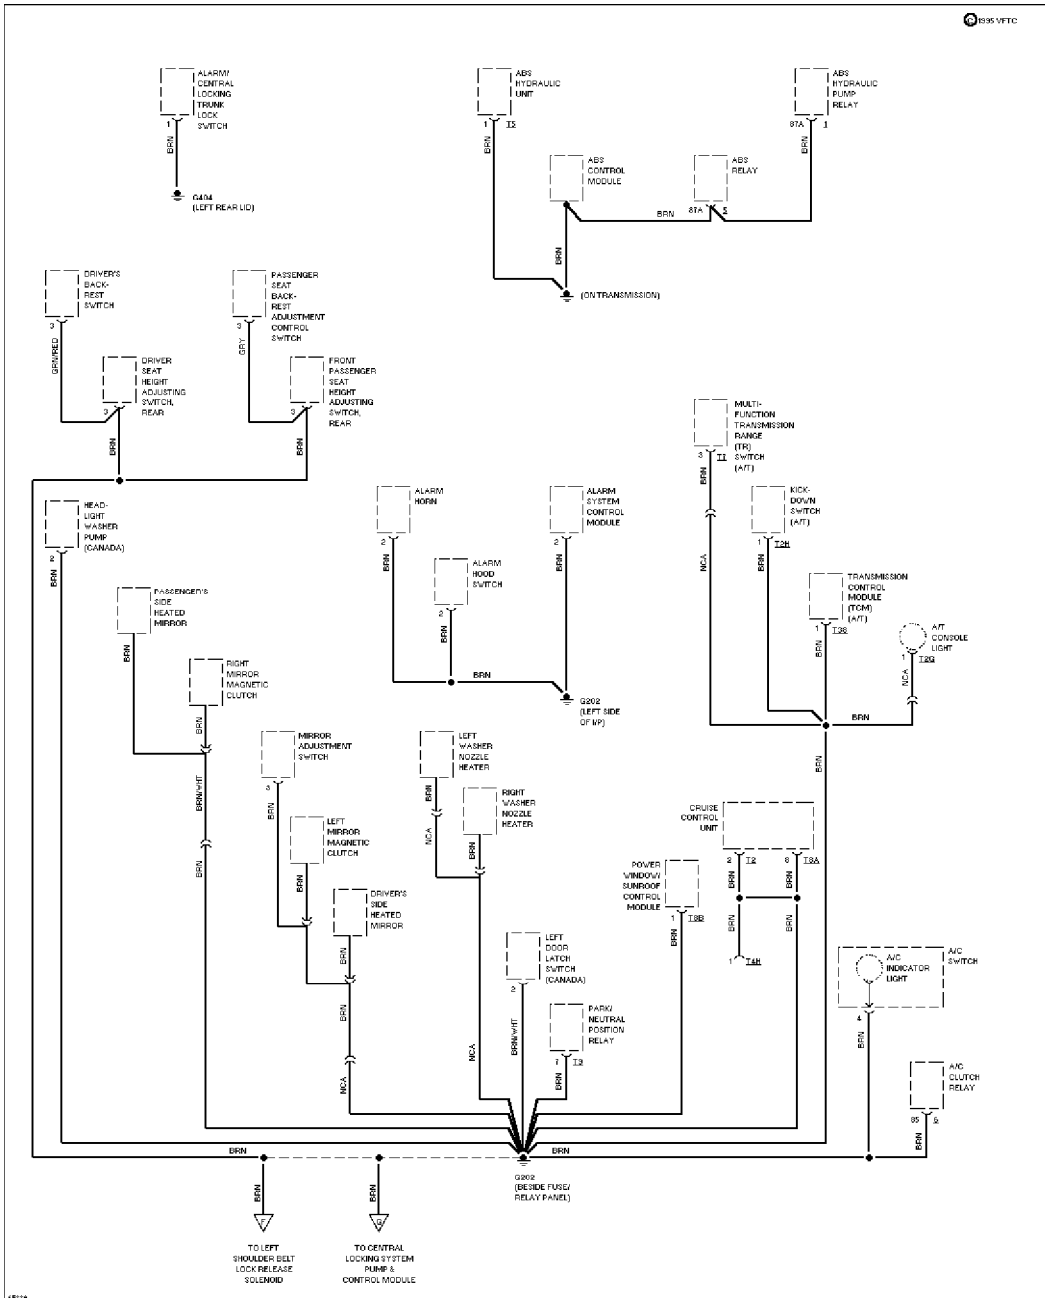

SYSTEM WIRING DIAGRAMS
Article Text (p. 17)
1994 Volkswagen Corrado
For Volkswagen Technical Site
Copyright © 1998 Mitchell Repair Information Company, LLC
Tuesday, December 07, 1999 11:23PM

Ground Distribution Circuit (3 of 5)