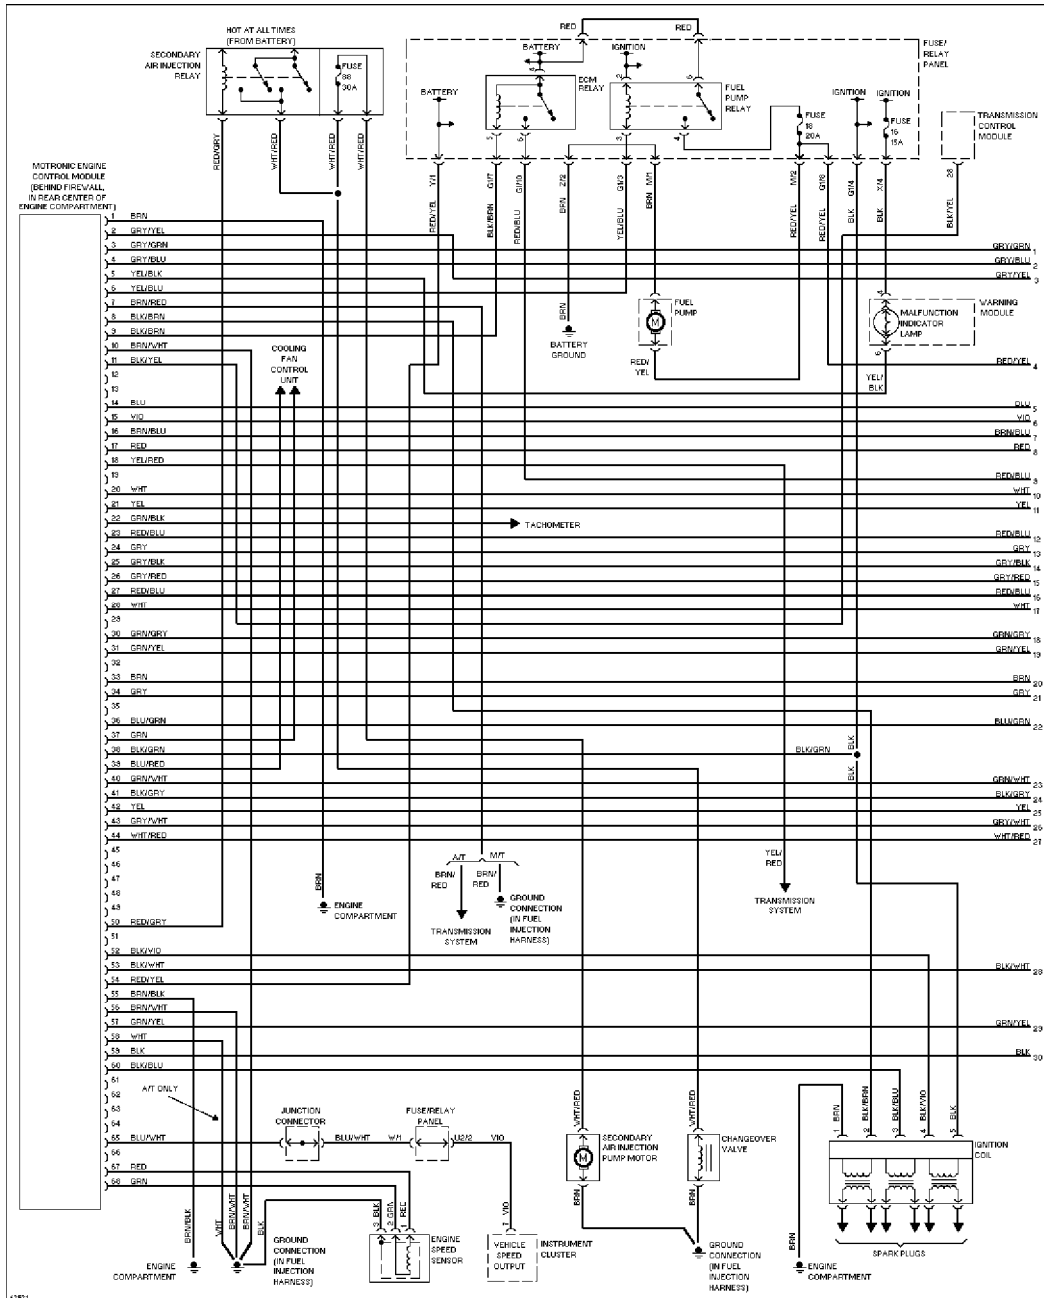

SYSTEM WIRING DIAGRAMS
Article Text (p. 11)
1994 Volkswagen Corrado
For Volkswagen Technical Site
Copyright © 1998 Mitchell Repair Information Company, LLC
Tuesday, December 07, 1999 11:23PM

2.8L, Engine Performance Circuits (1 of 2)