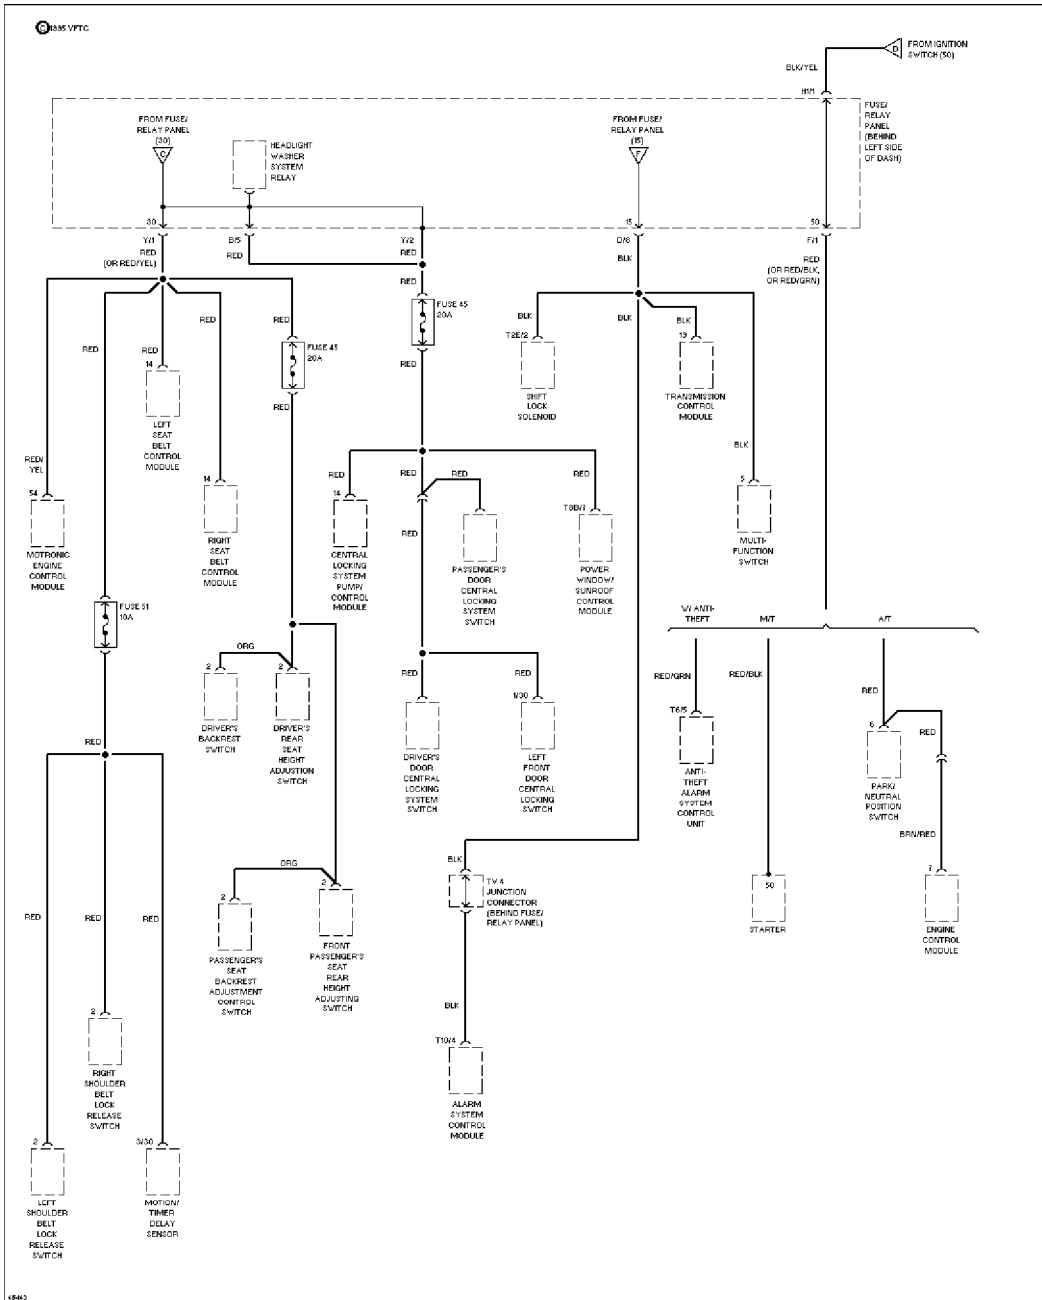

SYSTEM WIRING DIAGRAMS
Article Text (p. 31)
1994 Volkswagen Corrado
For Volkswagen Technical Site
Copyright © 1998 Mitchell Repair Information Company, LLC
Tuesday, December 07, 1999 11:23PM

Power Distribution Circuit (3 of 3)

POWER DOOR LOCKS