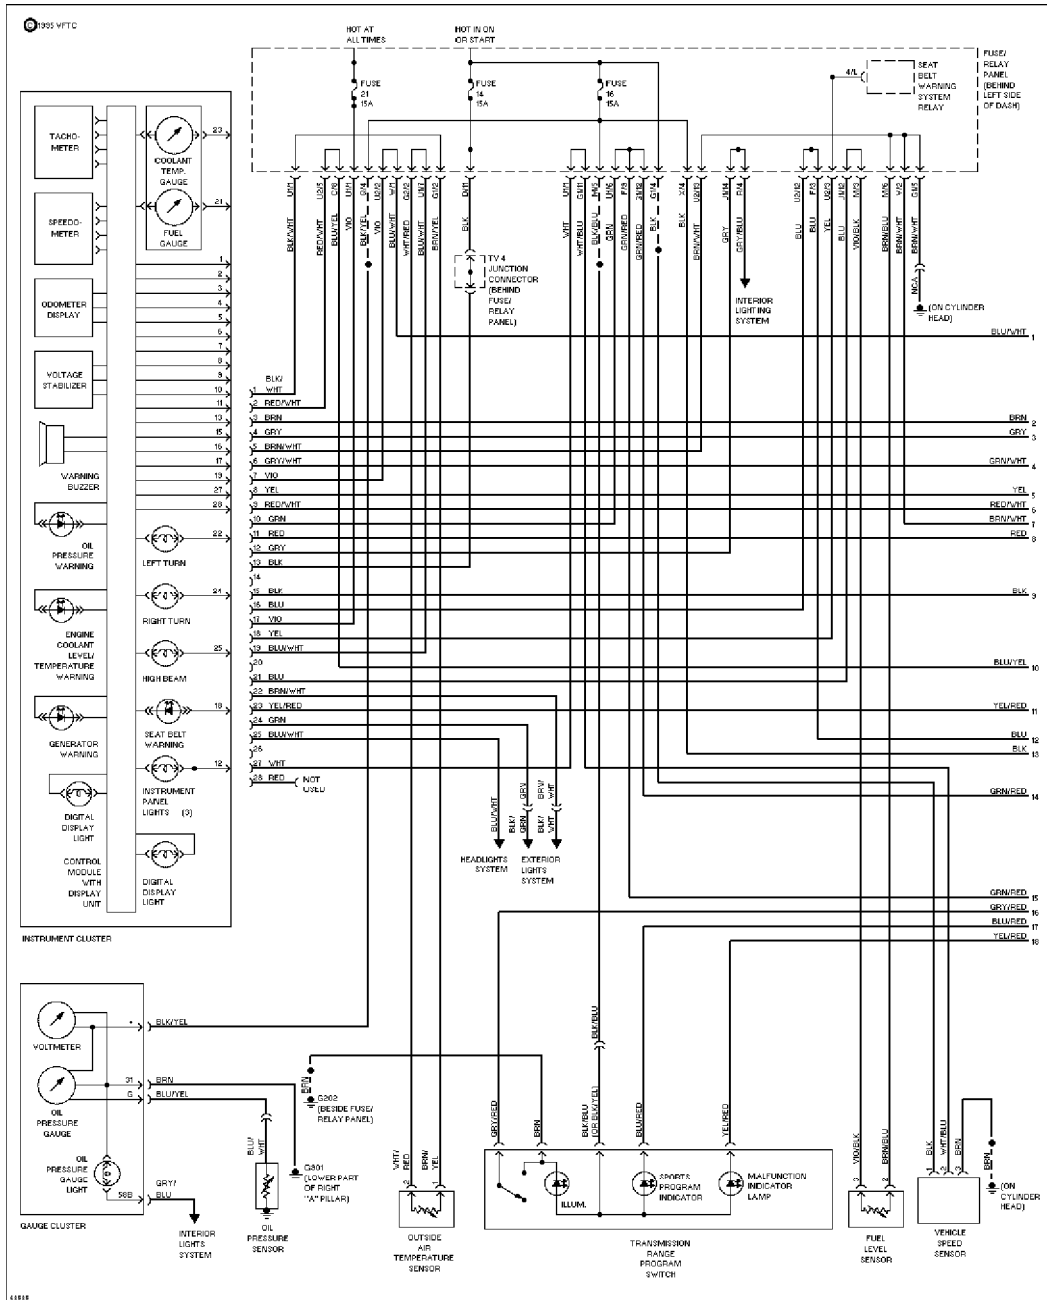

HORN

Horn Circuit

INSTRUMENT CLUSTER

SYSTEM WIRING DIAGRAMS

Article Text (p. 24)

1994 Volkswagen Corrado

For Volkswagen Technical Site
Copyright © 1998 Mitchell Repair Information Company, LLC
Tuesday, December 07, 1999 11:23PM