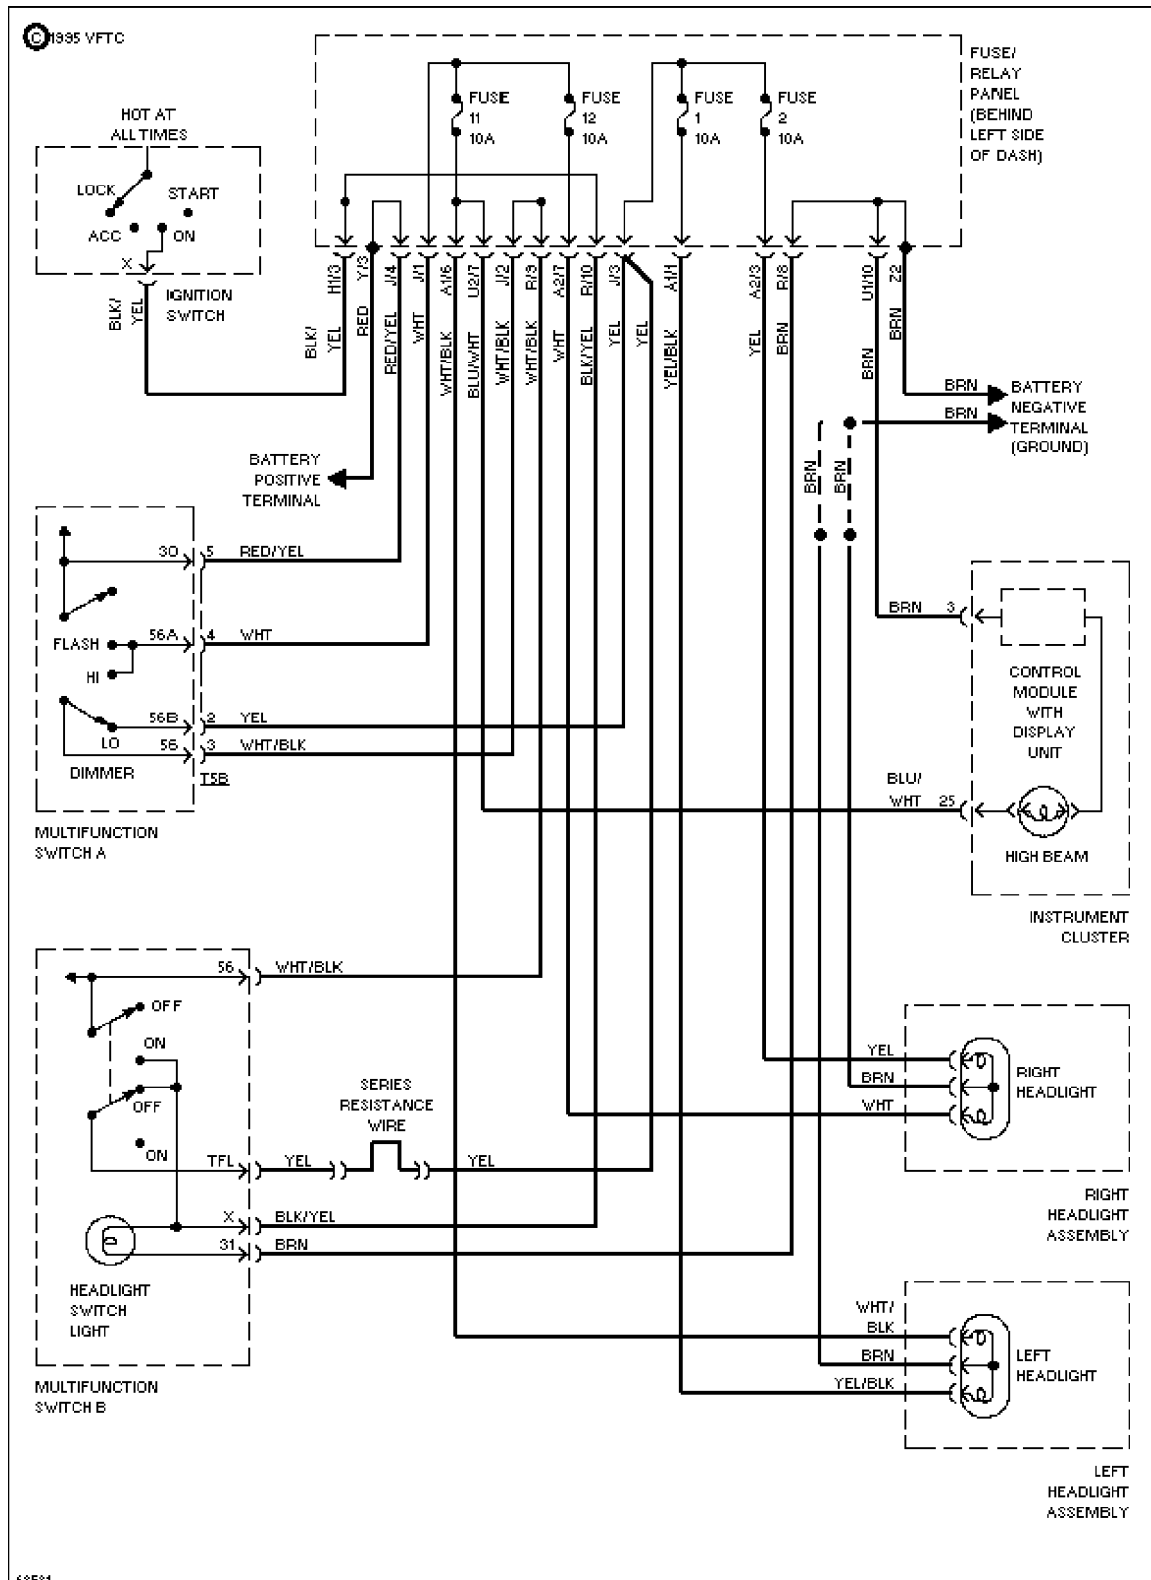

Fog Lamp Circuit

SYSTEM WIRING DIAGRAMS

Article Text (p. 21)

1994 Volkswagen Corrado

For Volkswagen Technical Site

Copyright © 1998 Mitchell Repair Information Company, LLC

Tuesday, December 07, 1999 11:23PM