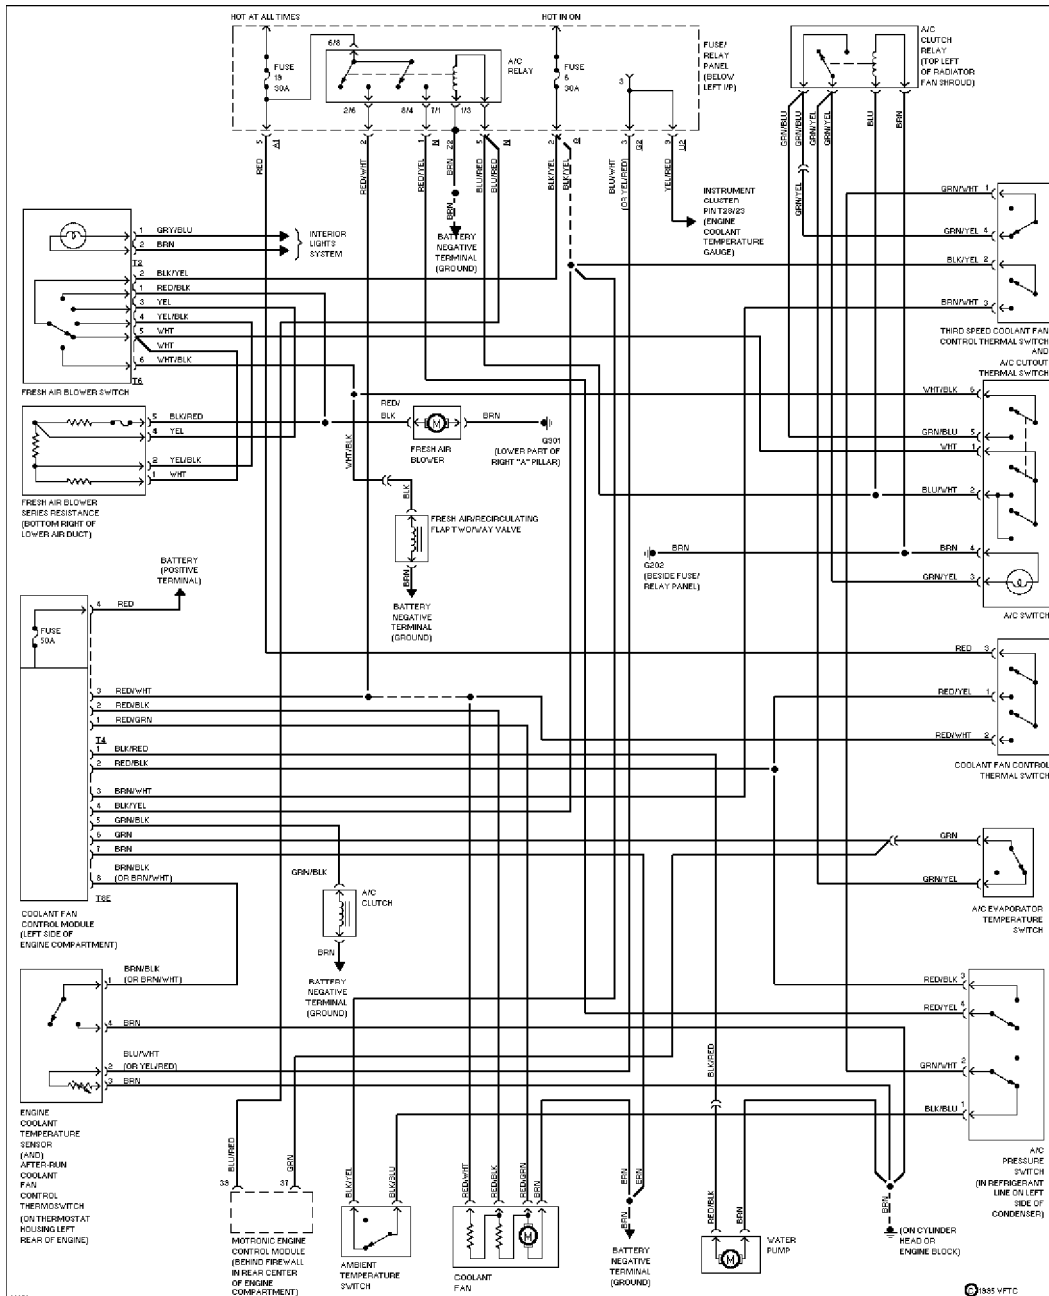

SYSTEM WIRING DIAGRAMS
Article Text (p. 2)
1994 Volkswagen Corrado
For Volkswagen Technical Site
Copyright © 1998 Mitchell Repair Information Company, LLC
Tuesday, December 07, 1999 11:23PM

AIR CONDITIONING

A/C Circuit

ANTI-LOCK BRAKES