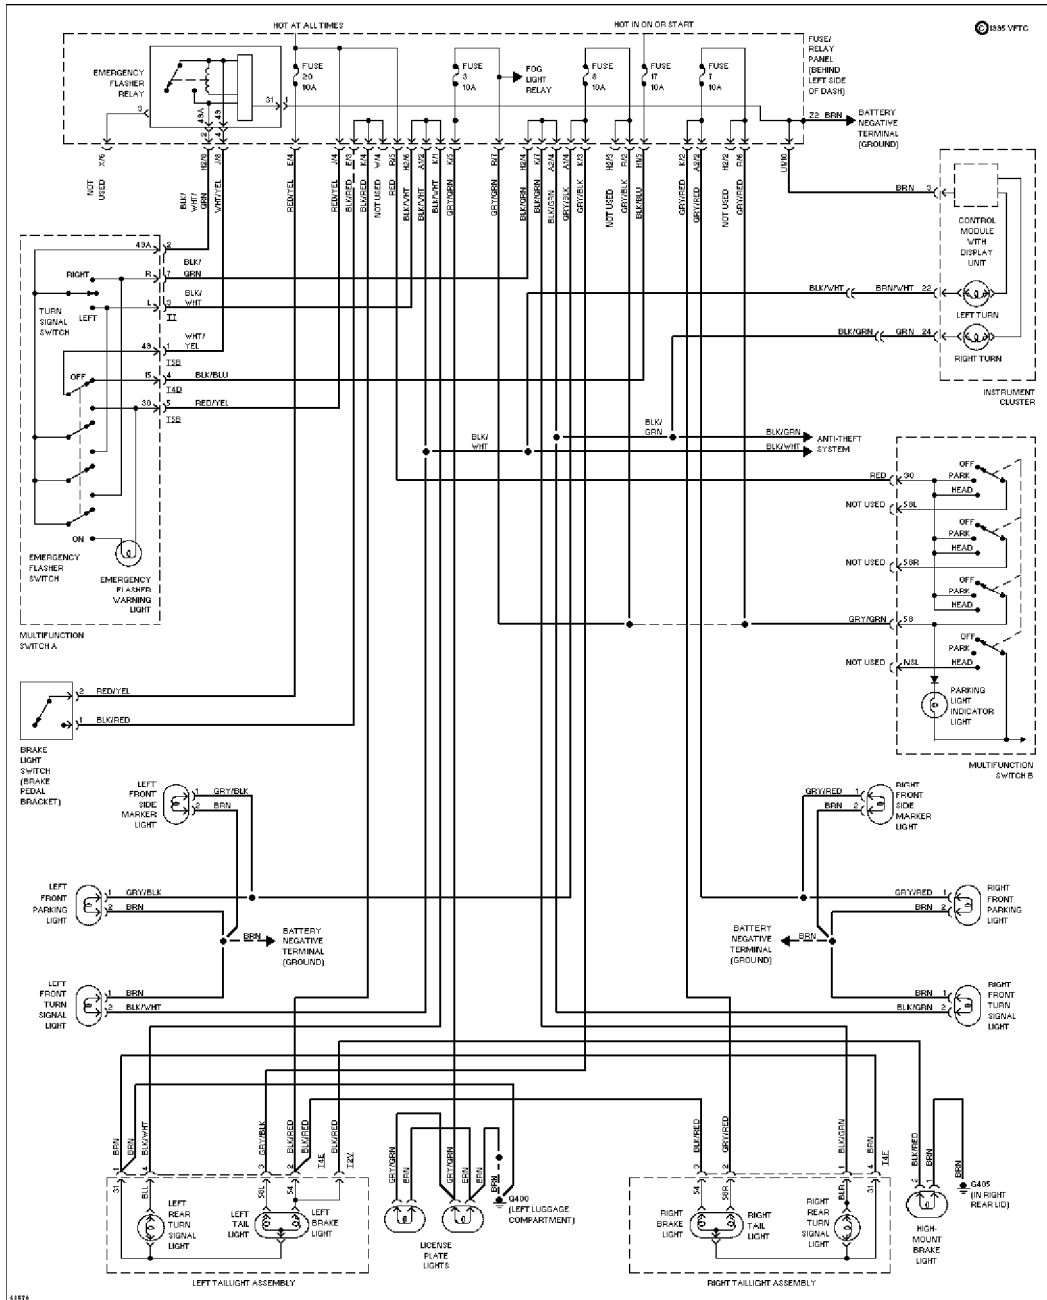

SYSTEM WIRING DIAGRAMS
Article Text (p. 14)
1994 Volkswagen Corrado
For Volkswagen Technical Site
Copyright © 1998 Mitchell Repair Information Company, LLC
Tuesday, December 07, 1999 11:23PM

Exterior Light Circuit

GROUND DISTRIBUTION