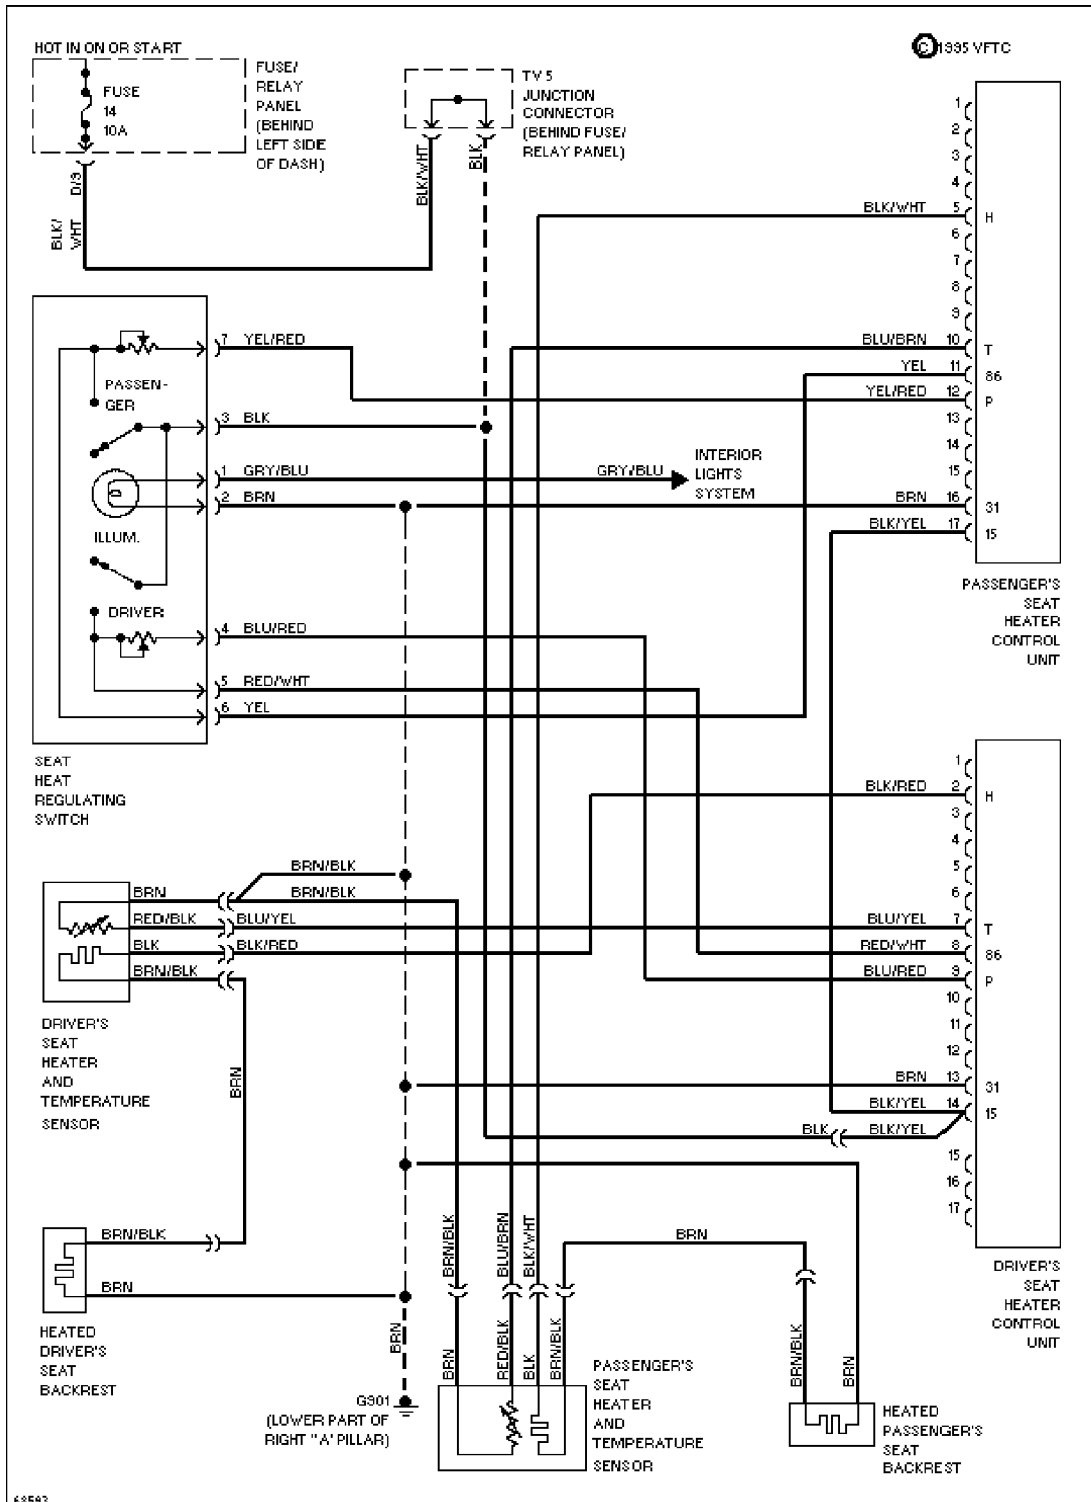

SYSTEM WIRING DIAGRAMS

Article Text (p. 34)

1994 Volkswagen Corrado

For Volkswagen Technical Site

Copyright © 1998 Mitchell Repair Information Company, LLC

Tuesday, December 07, 1999 11:23PM

POWER SEATS

Heated Seats Circuit