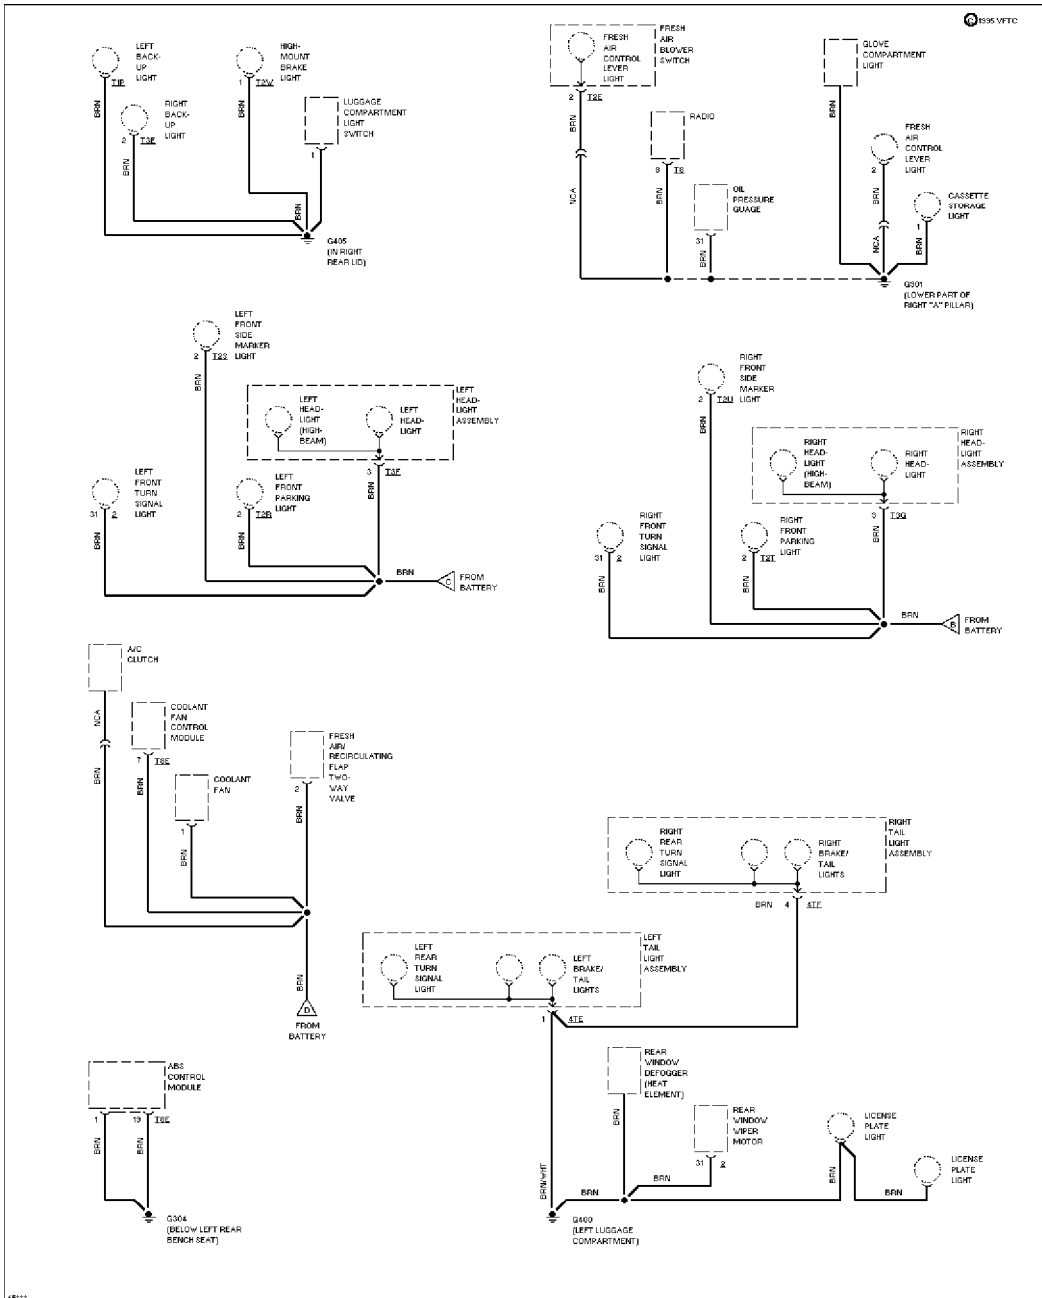

SYSTEM WIRING DIAGRAMS
Article Text (p. 16)
1994 Volkswagen Corrado
For Volkswagen Technical Site
Copyright © 1998 Mitchell Repair Information Company, LLC
Tuesday, December 07, 1999 11:23PM

Ground Distribution Circuit (2 of 5)