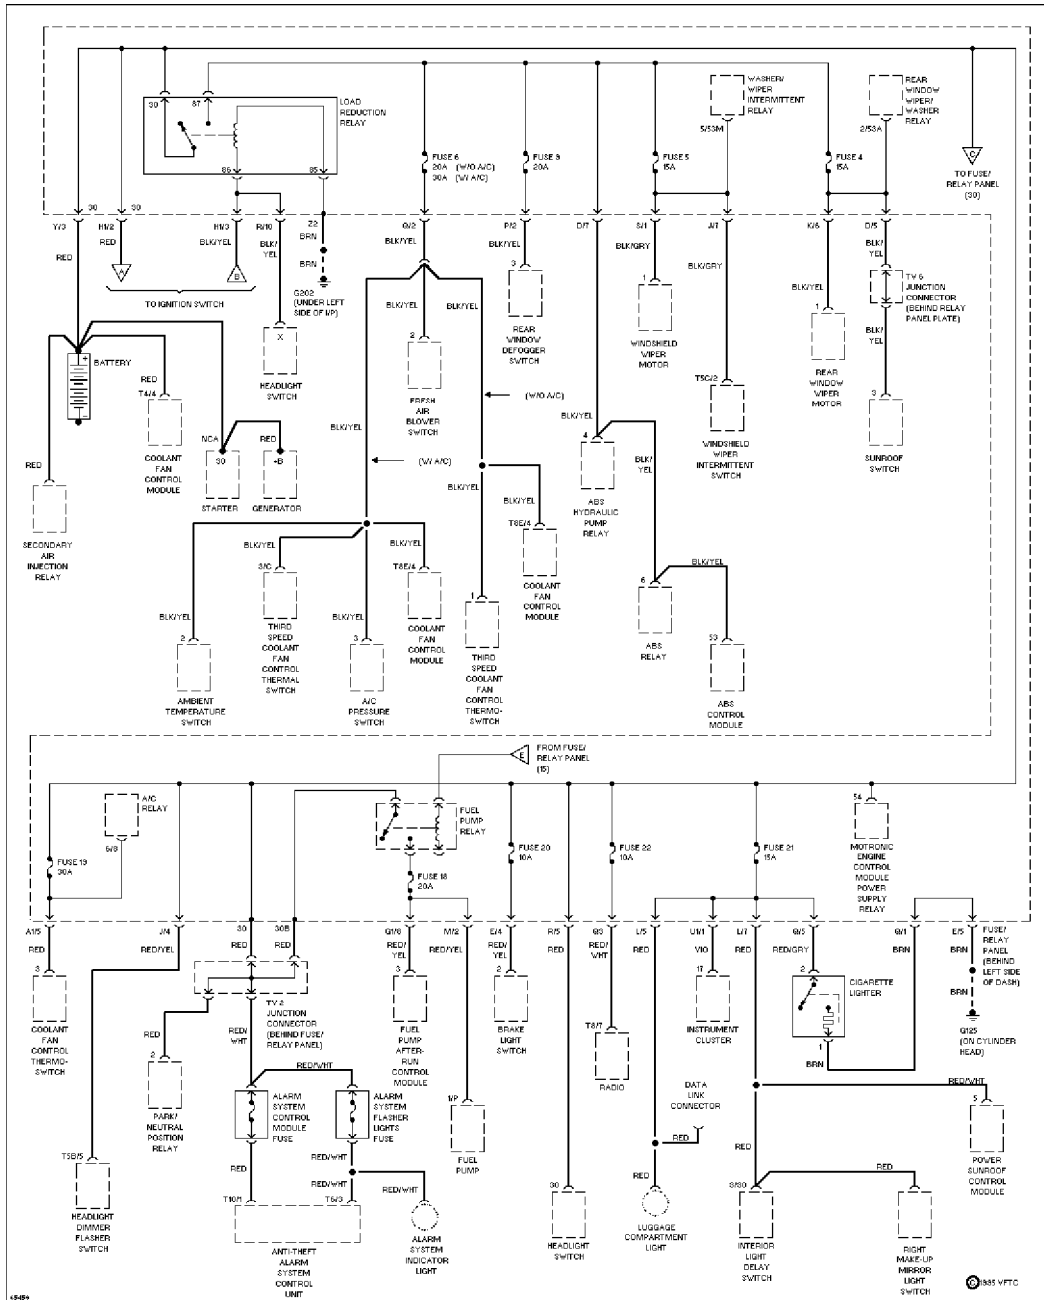

Passive Restraint Circuit

POWER DISTRIBUTION

SYSTEM WIRING DIAGRAMS

Article Text (p. 29)

1994 Volkswagen Corrado

For Volkswagen Technical Site

Copyright © 1998 Mitchell Repair Information Company, LLC

Tuesday, December 07, 1999 11:23PM