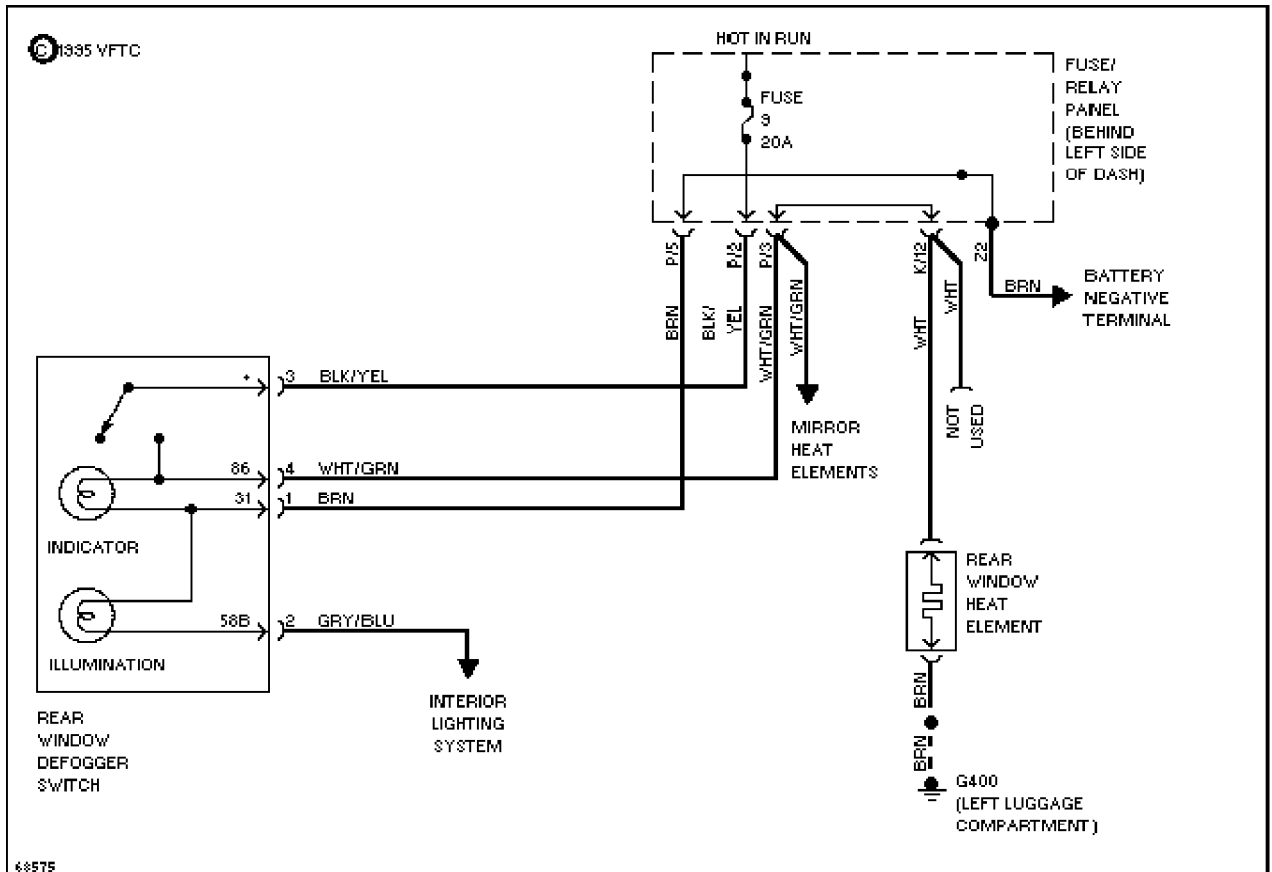

SYSTEM WIRING DIAGRAMS

Article Text (p. 9)

1994 Volkswagen Corrado

For Volkswagen Technical Site

Copyright © 1998 Mitchell Repair Information Company, LLC

Tuesday, December 07, 1999 11:23PM

DEFOGGERS

Defogger Circuit