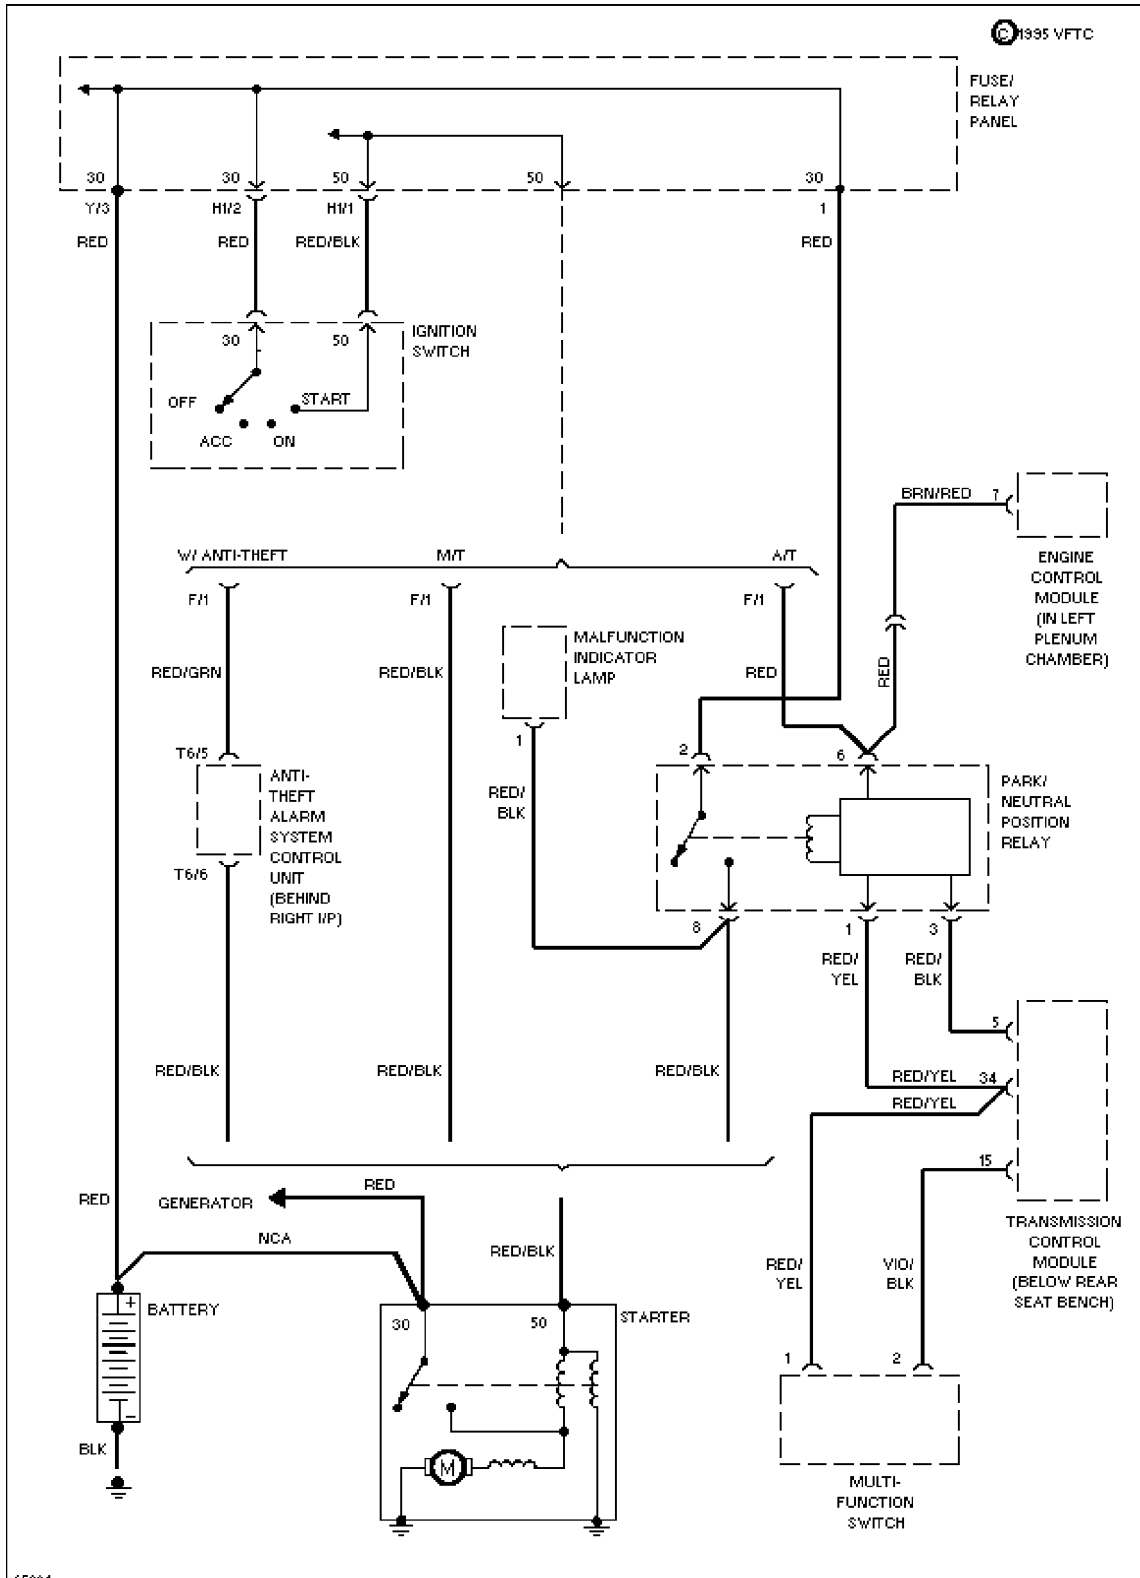

SYSTEM WIRING DIAGRAMS

Article Text (p. 39)

1994 Volkswagen Corrado

For Volkswagen Technical Site

Copyright © 1998 Mitchell Repair Information Company, LLC

Tuesday, December 07, 1999 11:23PM

Starting Circuit