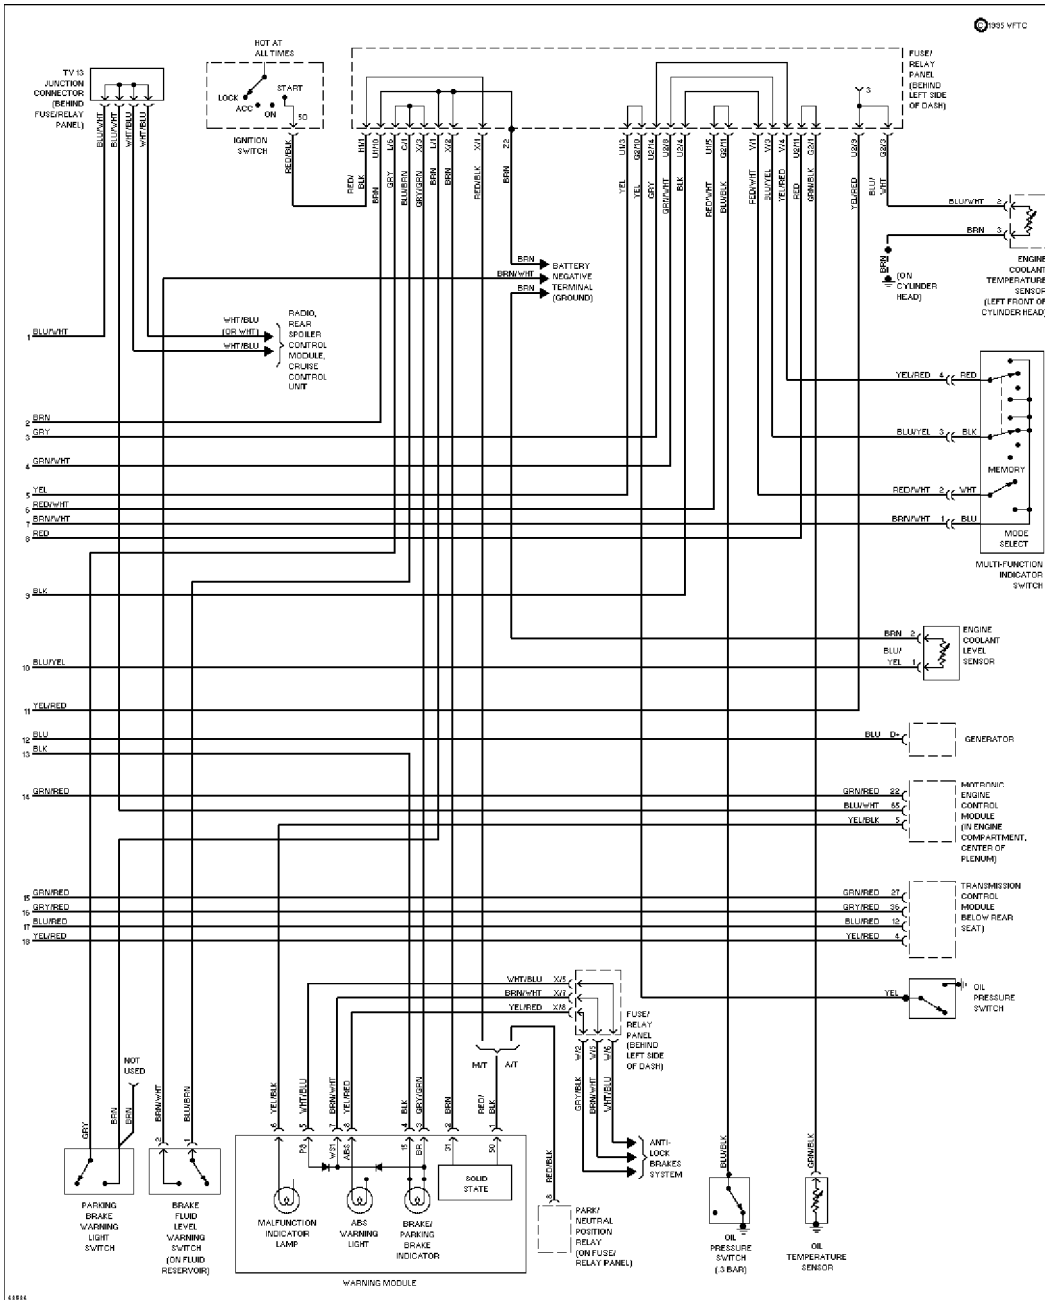

SYSTEM WIRING DIAGRAMS
Article Text (p. 25)
1994 Volkswagen Corrado
For Volkswagen Technical Site
Copyright © 1998 Mitchell Repair Information Company, LLC
Tuesday, December 07, 1999 11:23PM

Instrument Cluster Circuit (2 of 2)

INTERIOR LIGHTS