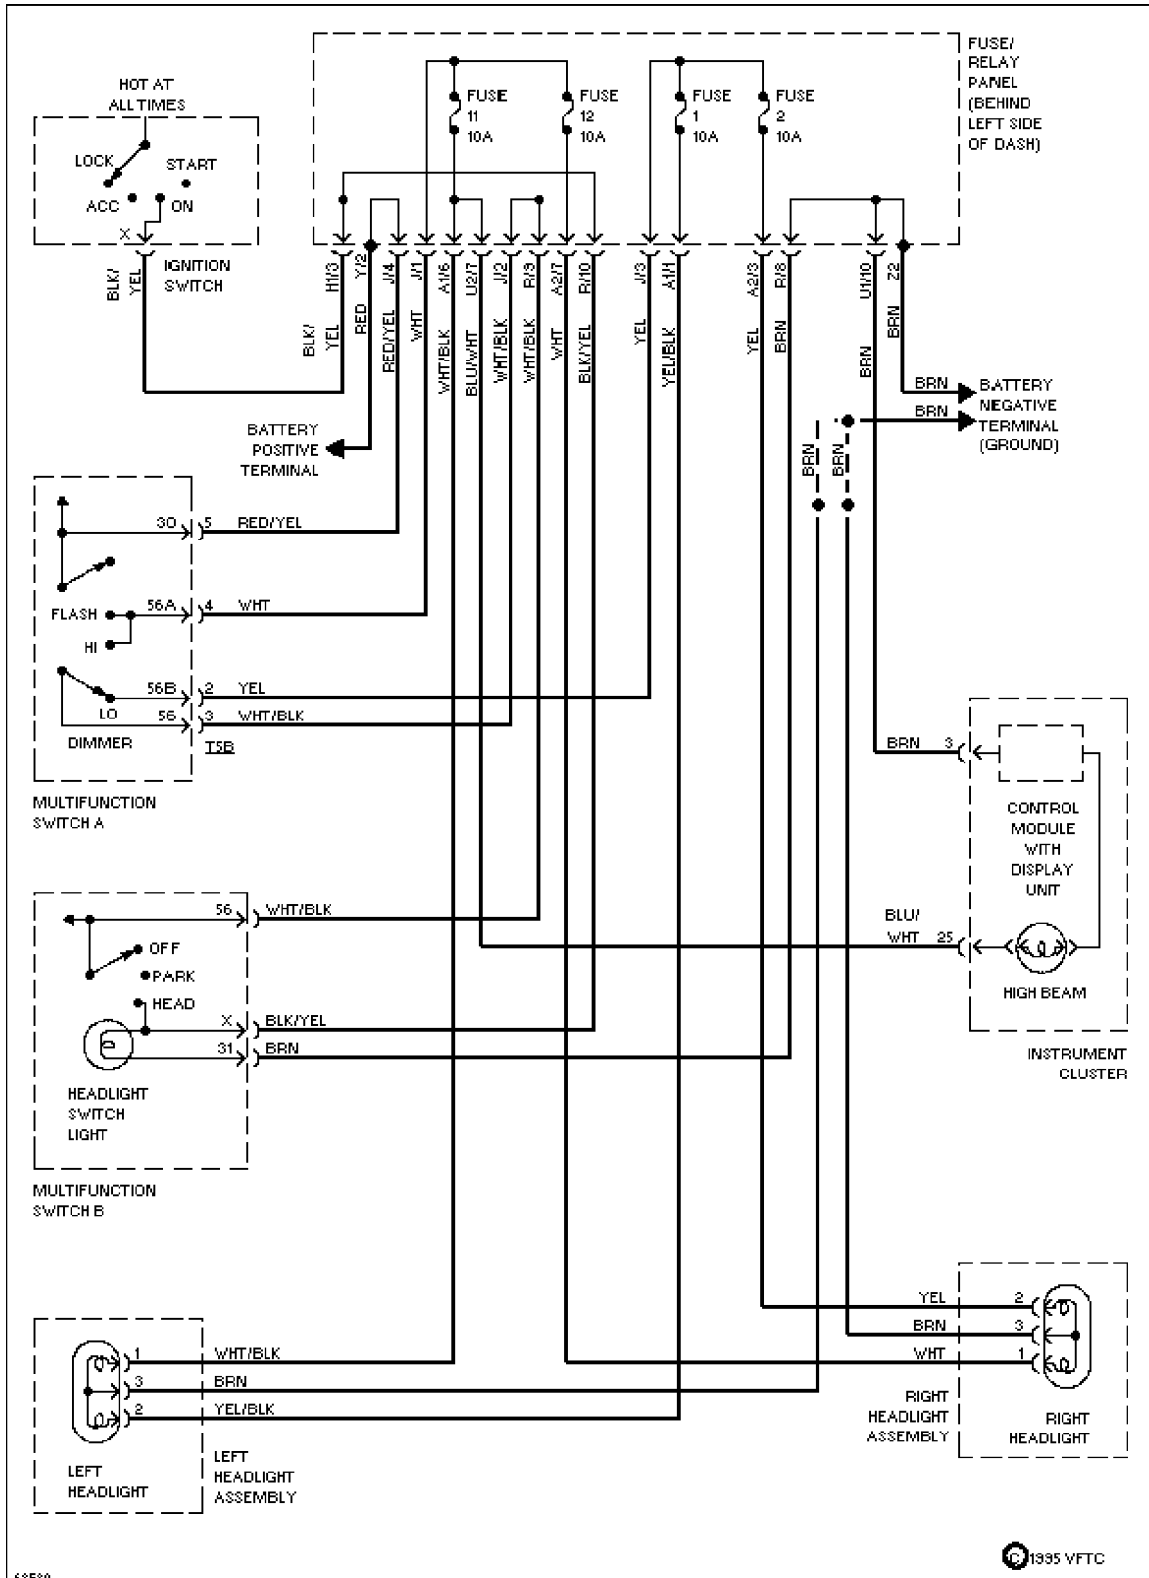

Headlight Circuit, W/ DRL

SYSTEM WIRING DIAGRAMS

Article Text (p. 22)

1994 Volkswagen Corrado

For Volkswagen Technical Site

Copyright © 1998 Mitchell Repair Information Company, LLC

Tuesday, December 07, 1999 11:23PM