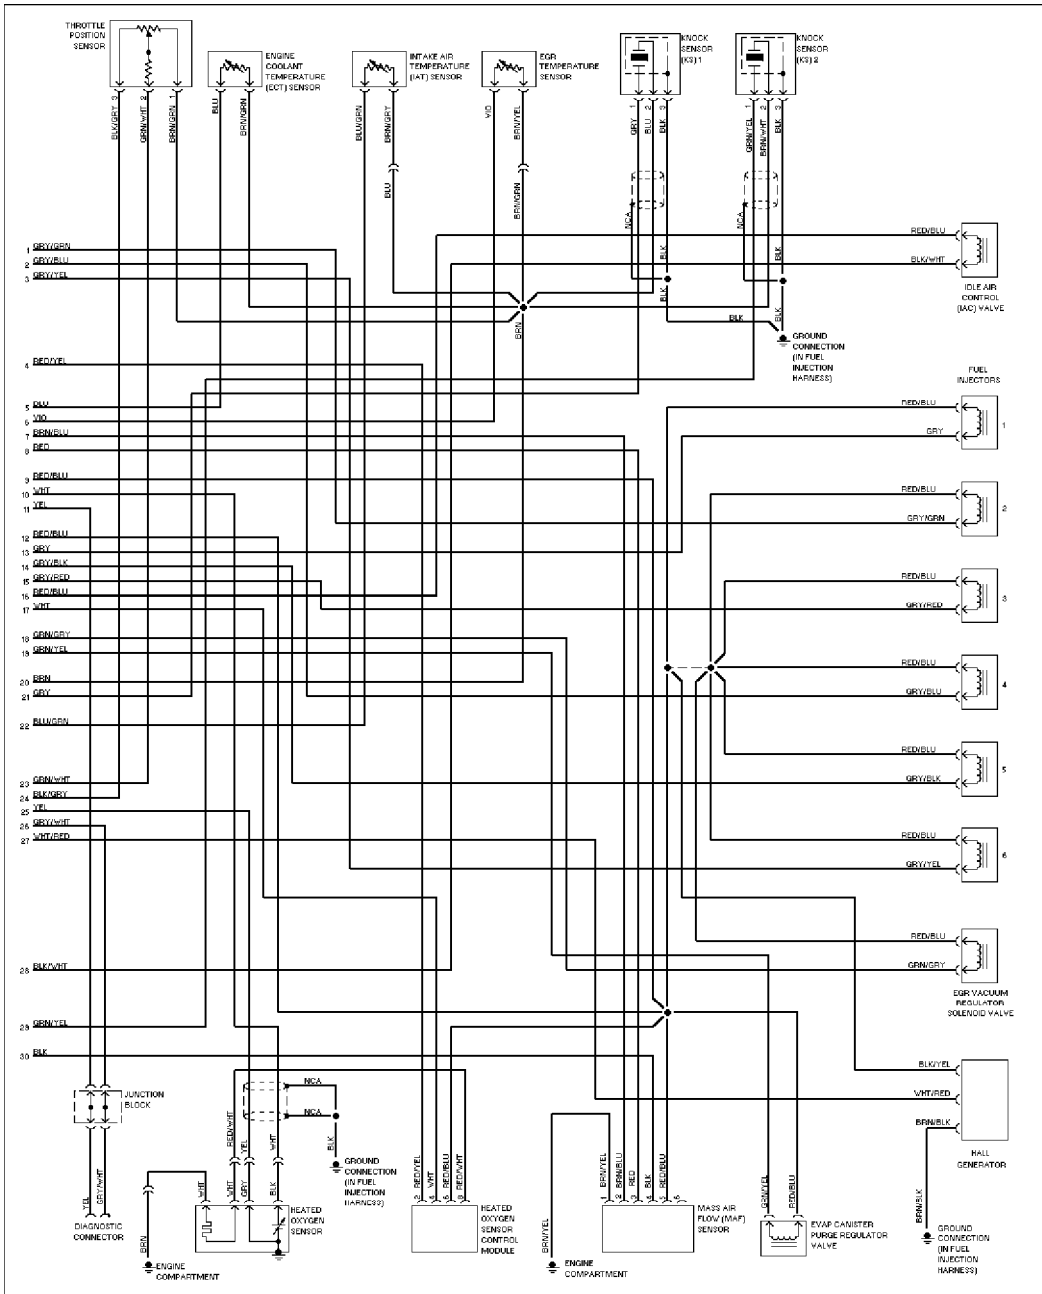

2.8L, Engine Performance Circuits (1 of 2)

SYSTEM WIRING DIAGRAMS
Article Text (p. 12)
 1994 Volkswagen Corrado
 For Volkswagen Technical Site
 Copyright © 1998 Mitchell Repair Information Company, LLC
 Tuesday, December 07, 1999 11:23PM