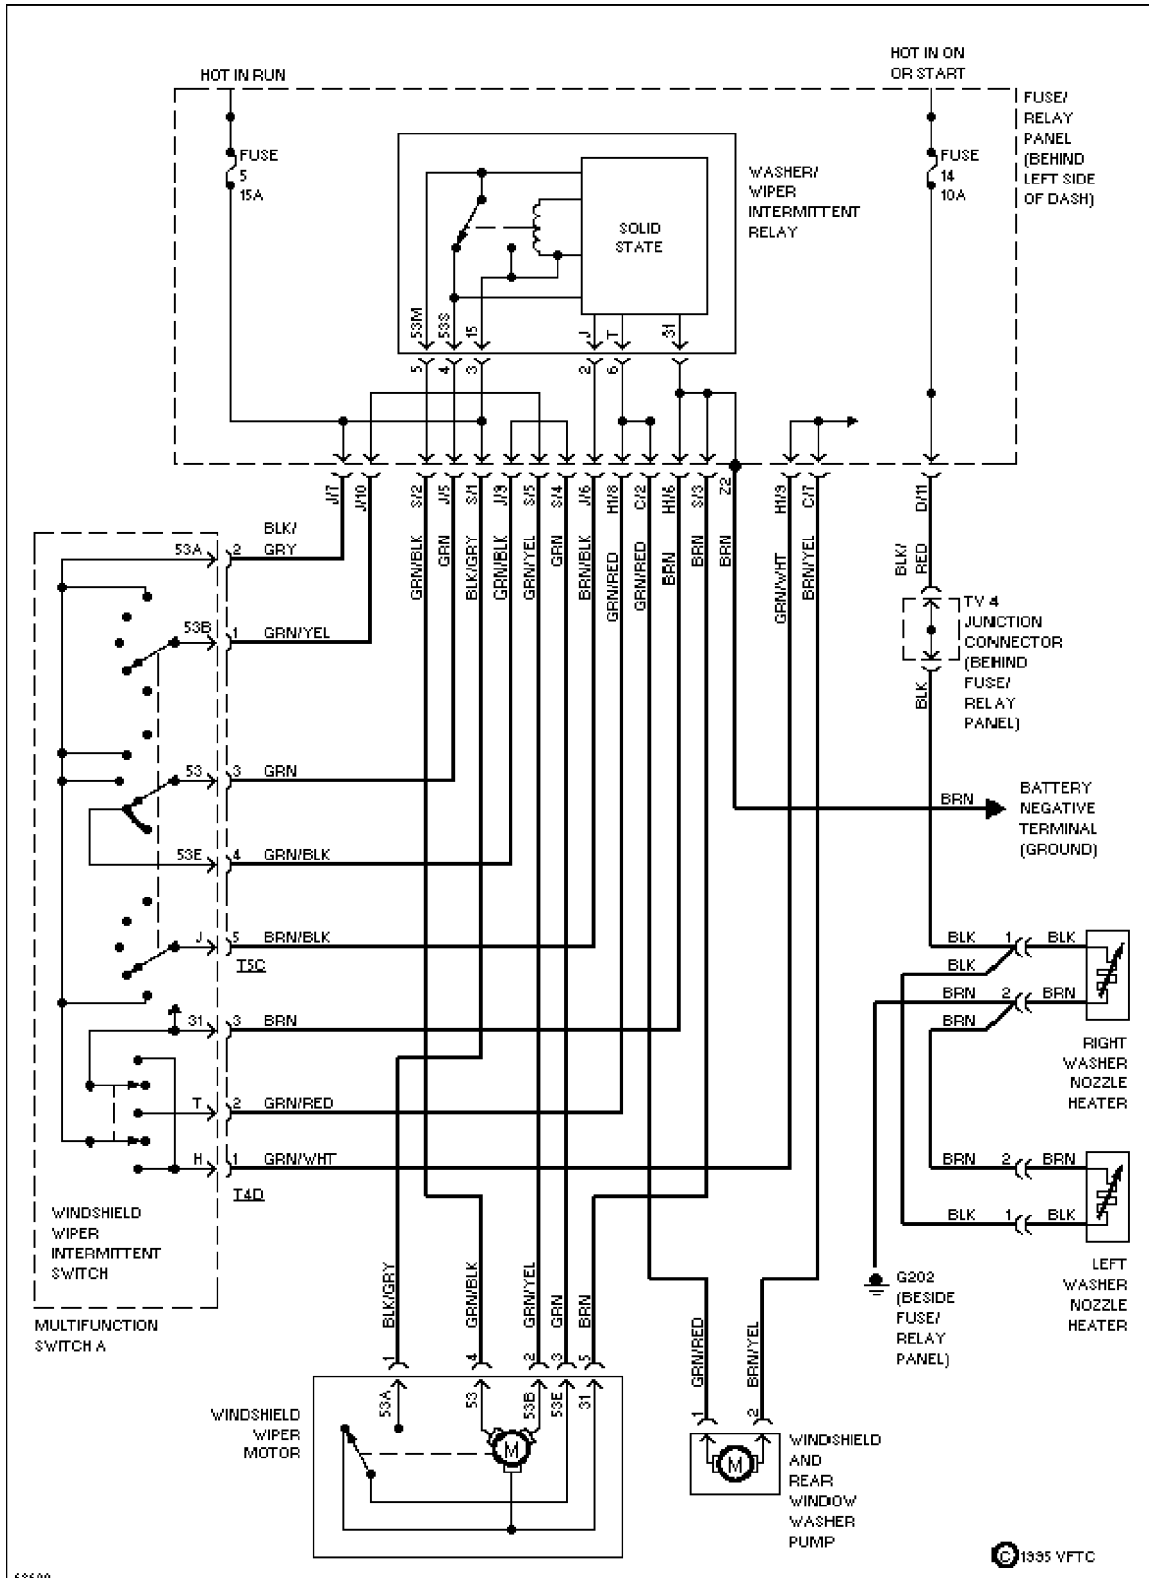

SYSTEM WIRING DIAGRAMS

Article Text (p. 43)

1994 Volkswagen Corrado

For Volkswagen Technical Site

Copyright © 1998 Mitchell Repair Information Company, LLC

Tuesday, December 07, 1999 11:24PM

63800

© 1995 VFTC

Front Wiper/Washer Circuit