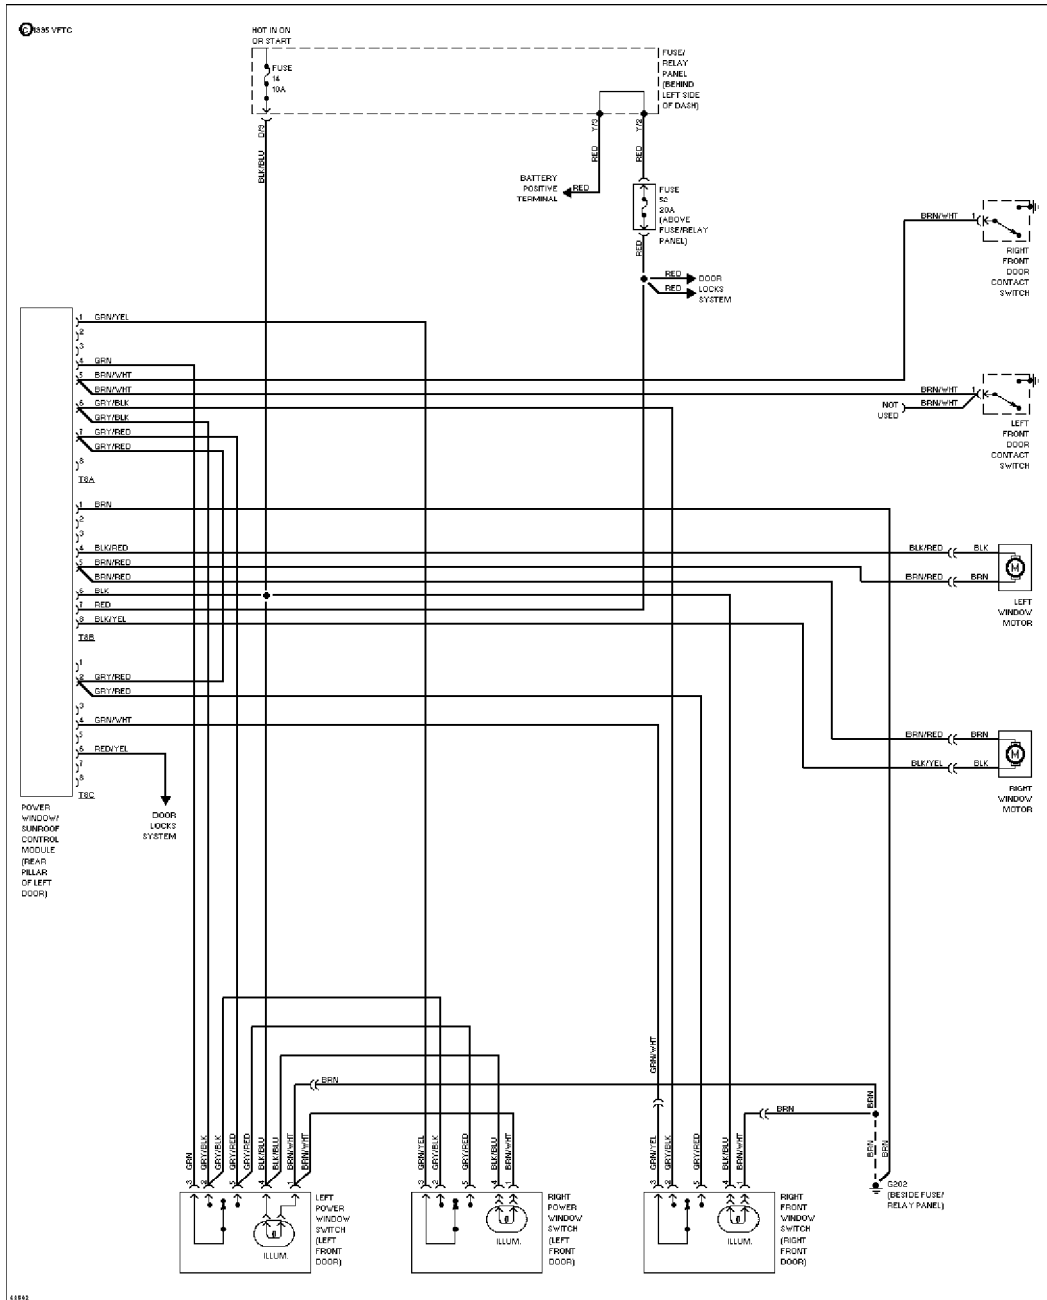

Tuesday, December 07, 1999 11:23PM

POWER TOP/SUNROOF

Power Top/Sunroof Circuits

POWER WINDOWS

SYSTEM WIRING DIAGRAMS
Article Text (p. 36)
 1994 Volkswagen Corrado
 For Volkswagen Technical Site
 Copyright © 1998 Mitchell Repair Information Company, LLC
 Tuesday, December 07, 1999 11:23PM

Power Window Circuit

SHIFT INTERLOCKS

SYSTEM WIRING DIAGRAMS

Article Text (p. 38)

1994 Volkswagen Corrado

For Volkswagen Technical Site

Copyright © 1998 Mitchell Repair Information Company, LLC

Tuesday, December 07, 1999 11:23PM