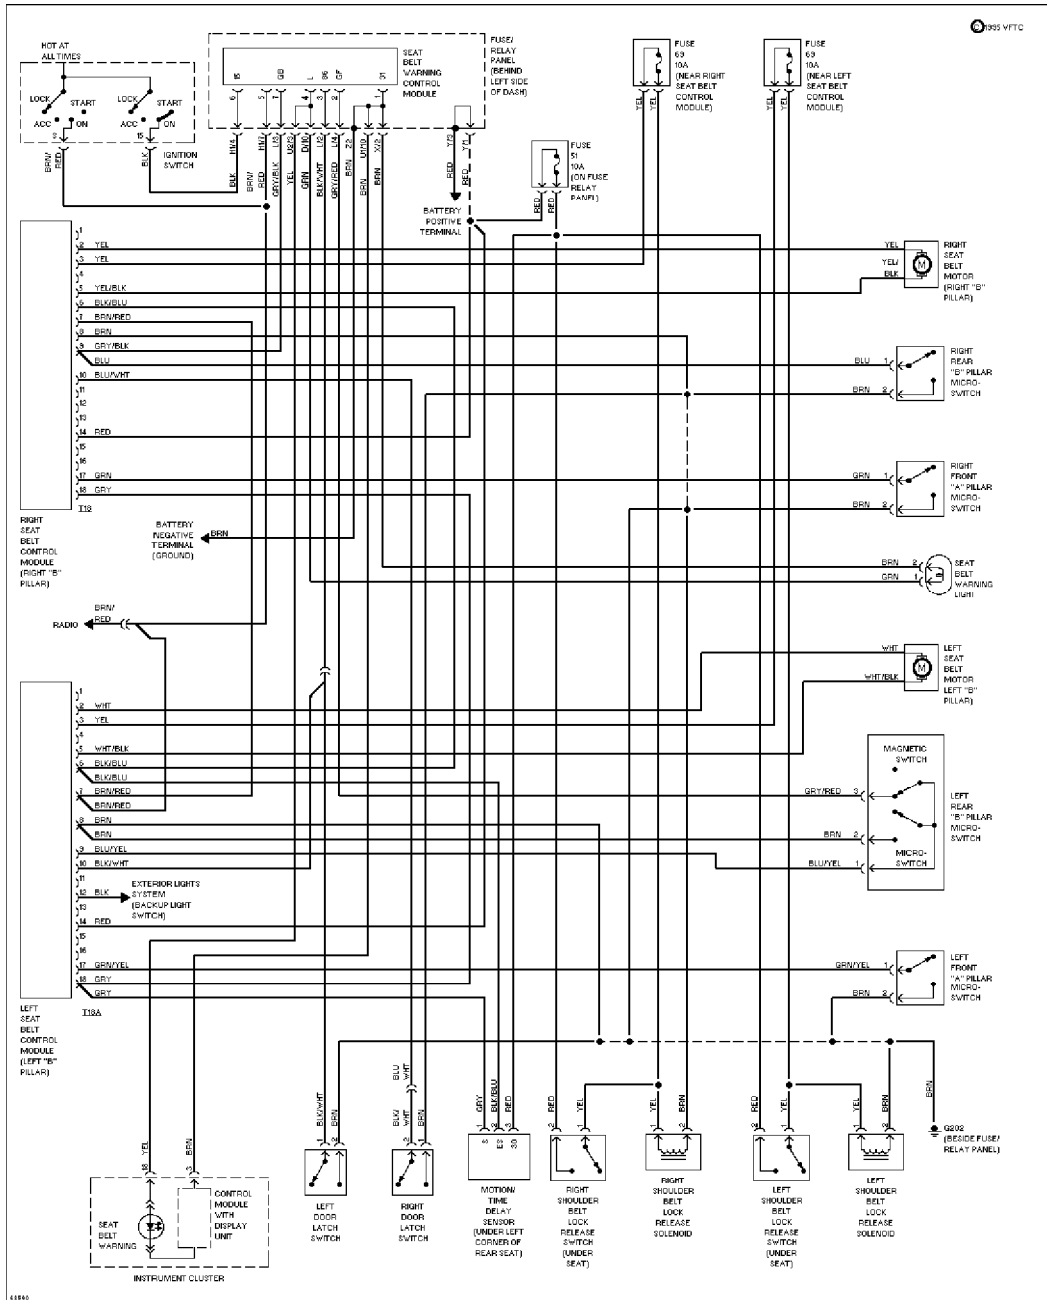

SYSTEM WIRING DIAGRAMS
Article Text (p. 28)
1994 Volkswagen Corrado
For Volkswagen Technical Site
Copyright © 1998 Mitchell Repair Information Company, LLC
Tuesday, December 07, 1999 11:23PM

Passive Restraint Circuit

POWER DISTRIBUTION