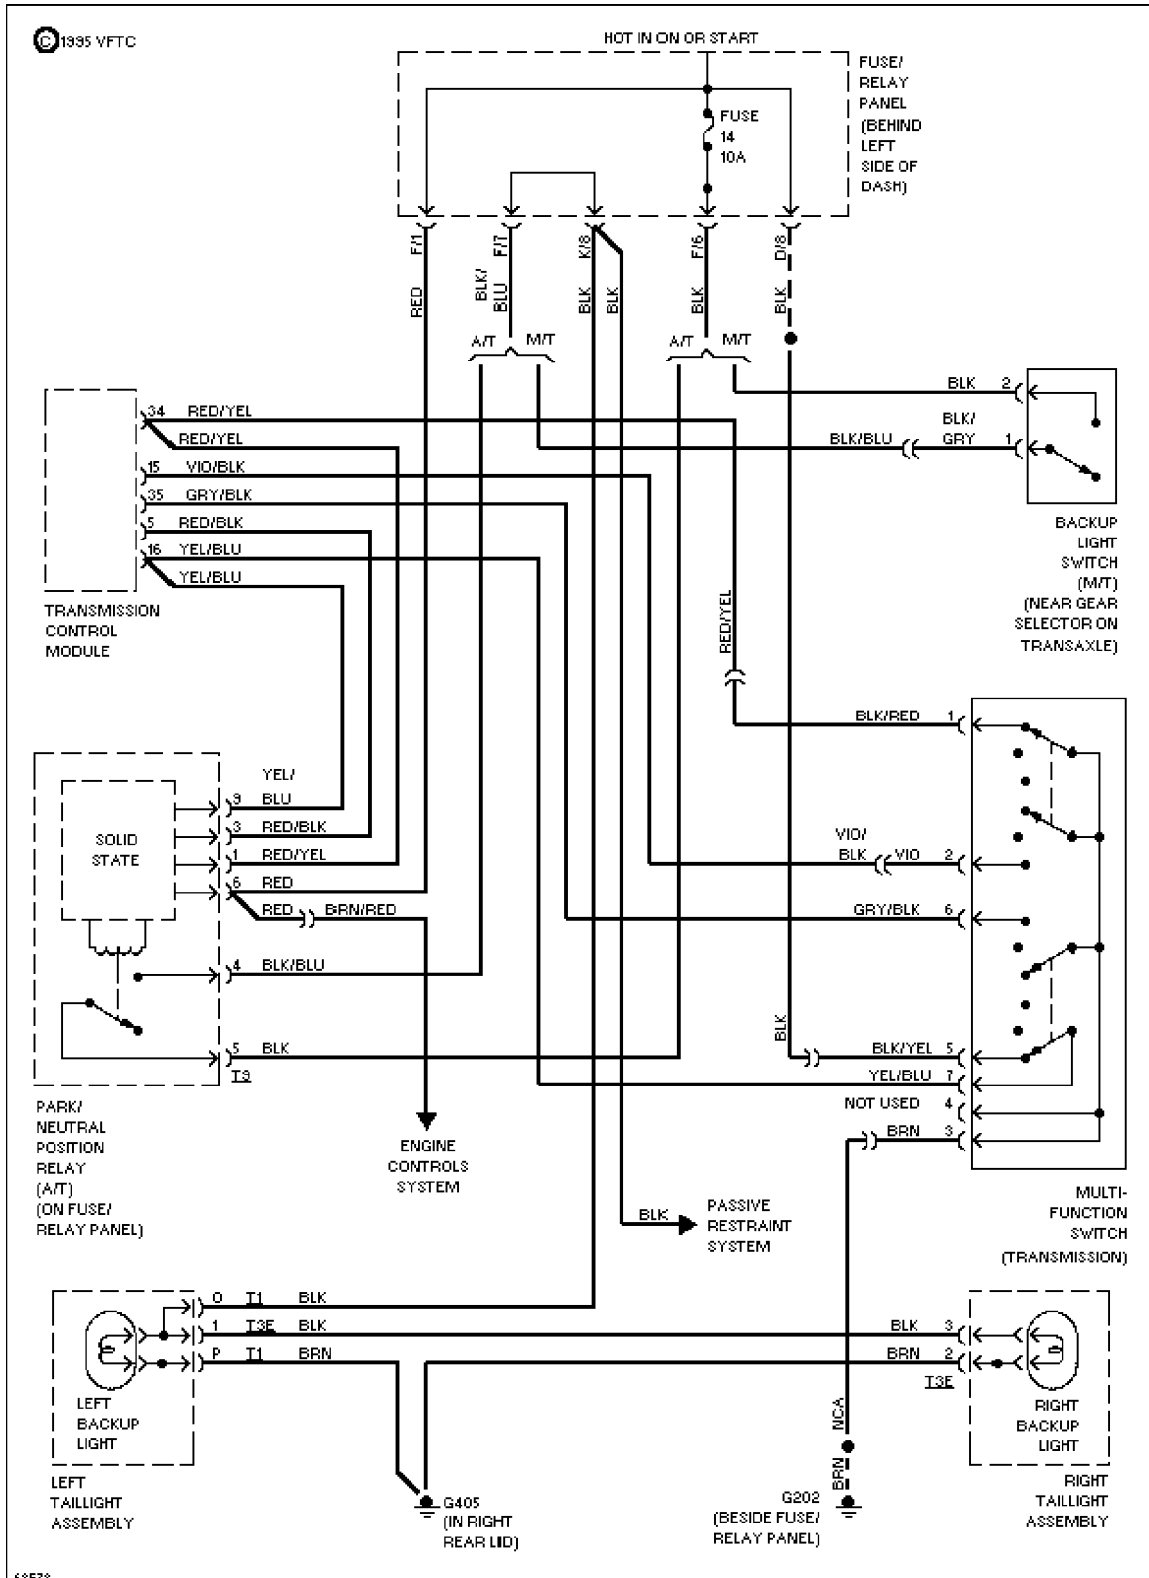

SYSTEM WIRING DIAGRAMS

Article Text (p. 13)

1994 Volkswagen Corrado

For Volkswagen Technical Site

Copyright © 1998 Mitchell Repair Information Company, LLC

Tuesday, December 07, 1999 11:23PM

Back-up Lamps Circuit