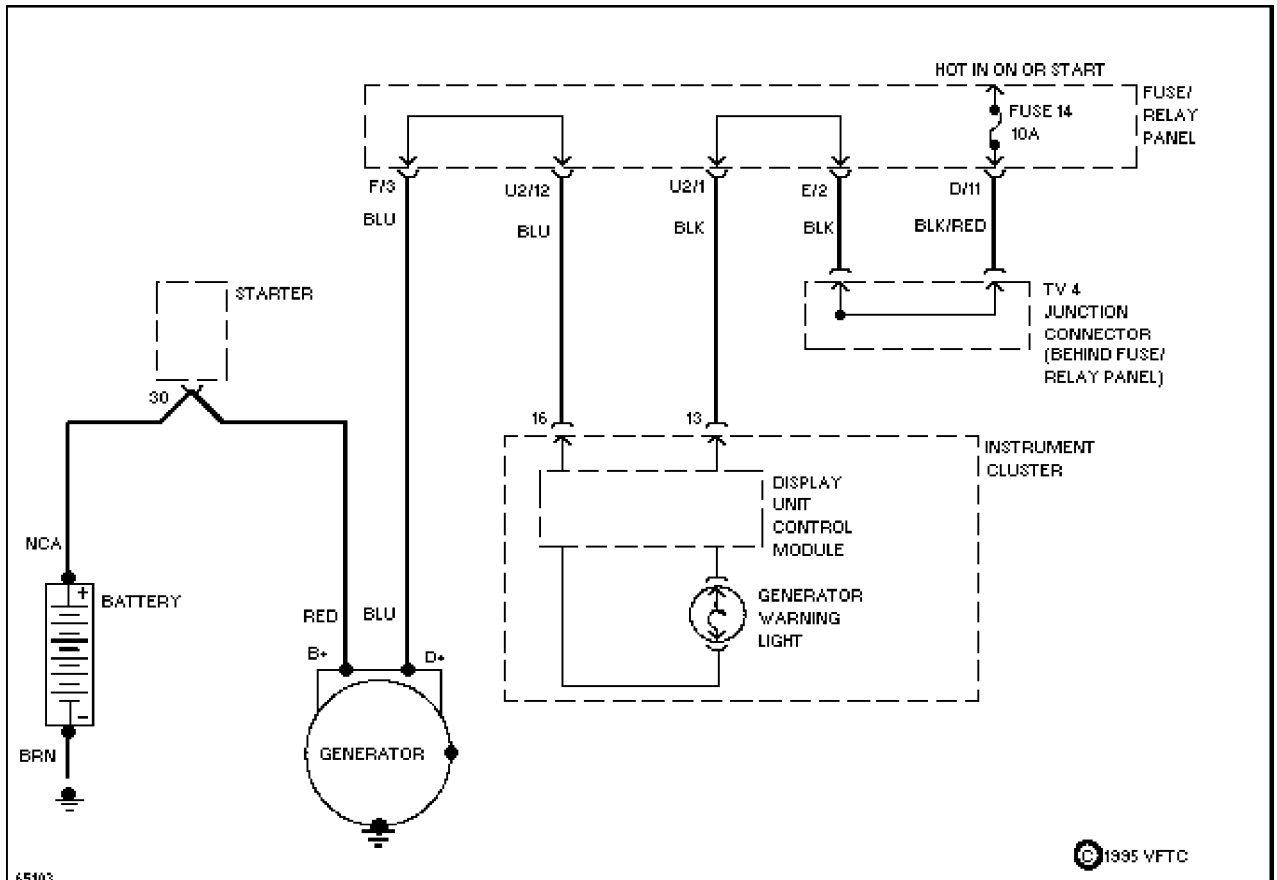

SYSTEM WIRING DIAGRAMS

Article Text (p. 38)

1994 Volkswagen Corrado

For Volkswagen Technical Site

Copyright © 1998 Mitchell Repair Information Company, LLC

Tuesday, December 07, 1999 11:23PM

STARTING/CHARGING

Charging Circuit