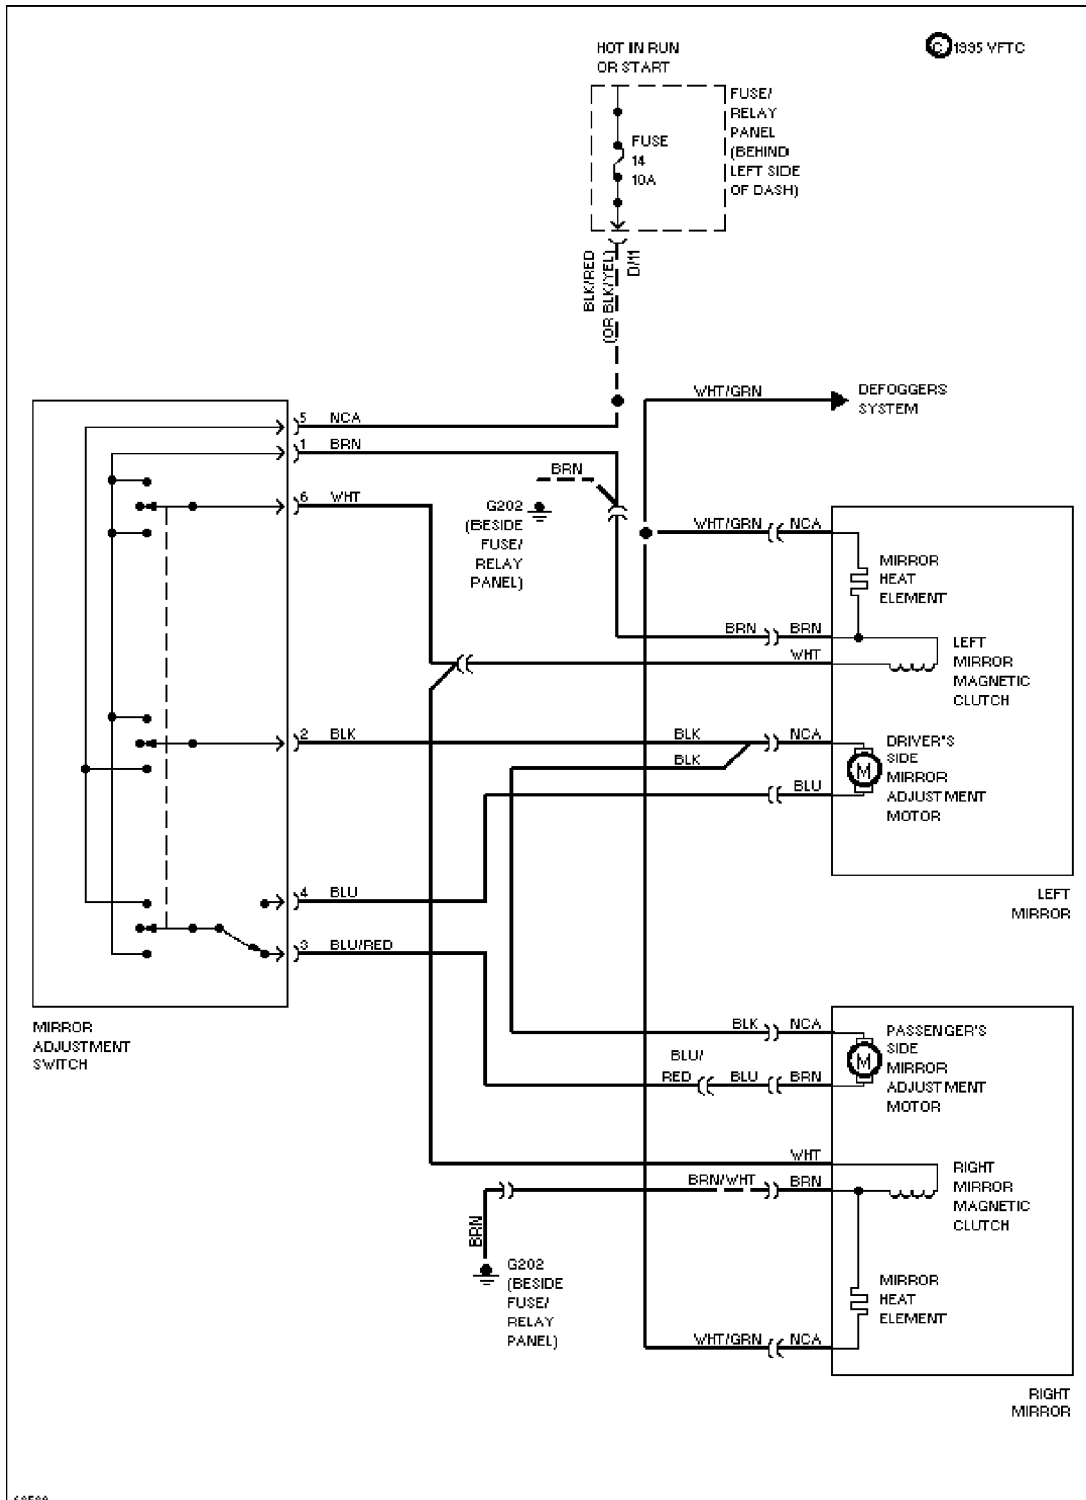

SYSTEM WIRING DIAGRAMS

Article Text (p. 33)

1994 Volkswagen Corrado

For Volkswagen Technical Site

Copyright © 1998 Mitchell Repair Information Company, LLC

Tuesday, December 07, 1999 11:23PM

POWER MIRRORS

Power Mirror Circuit