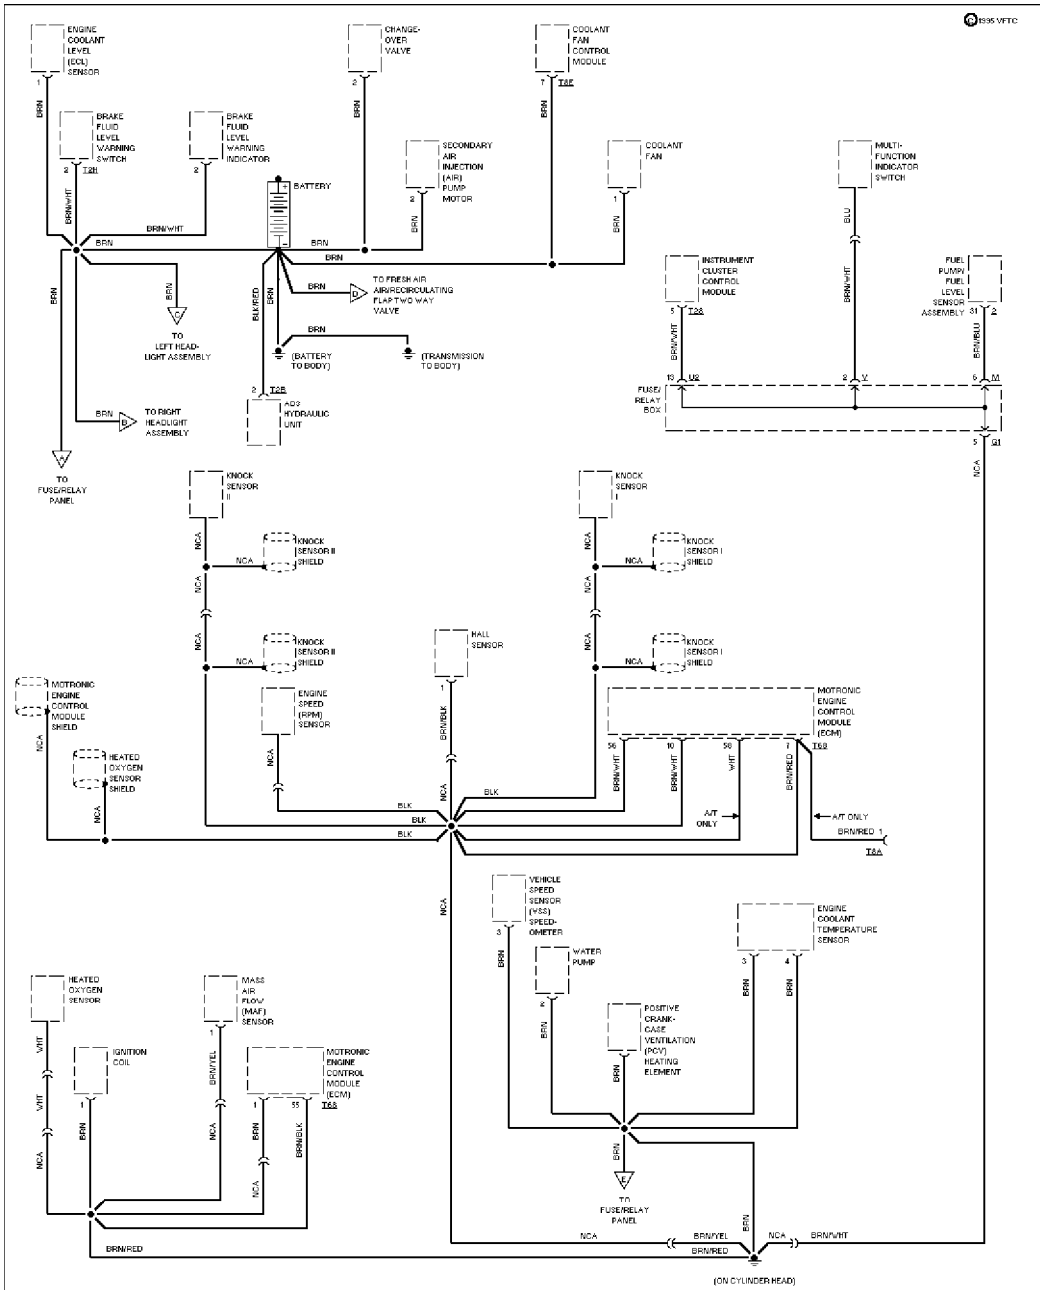

SYSTEM WIRING DIAGRAMS
Article Text (p. 15)
1994 Volkswagen Corrado
For Volkswagen Technical Site
Copyright © 1998 Mitchell Repair Information Company, LLC
Tuesday, December 07, 1999 11:23PM

Ground Distribution Circuit (1 of 5)