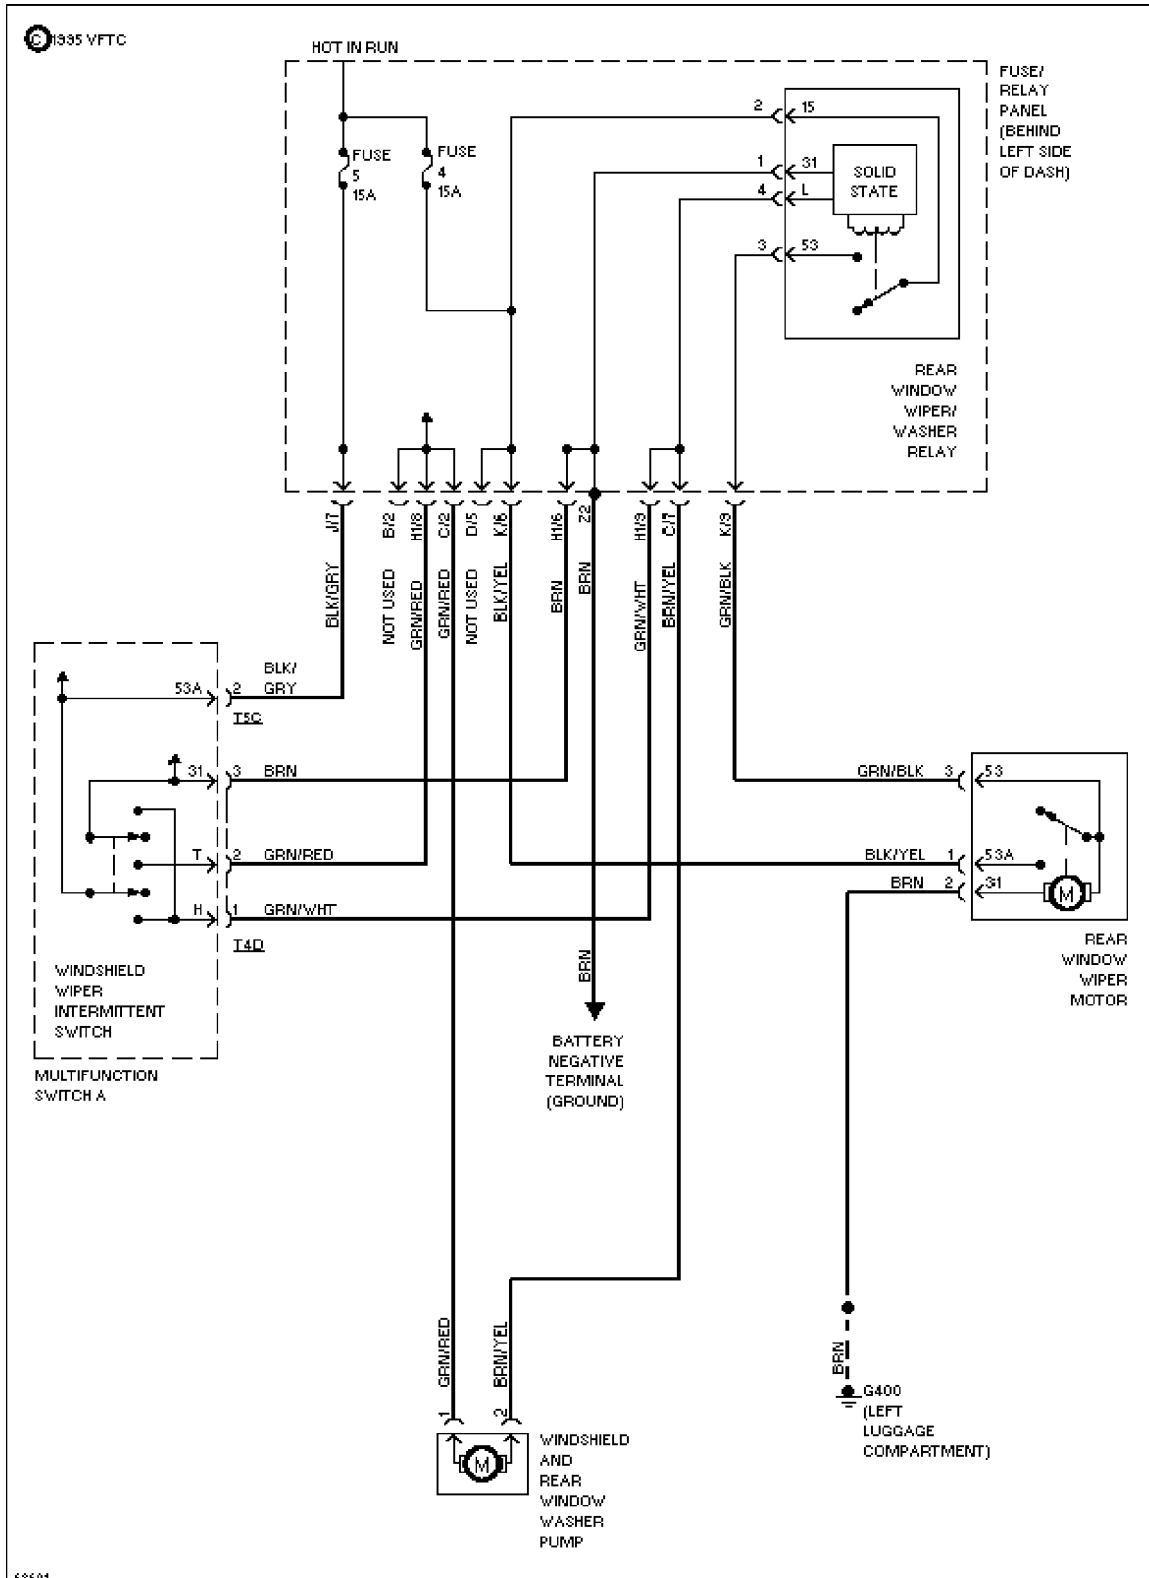

SYSTEM WIRING DIAGRAMS

Article Text (p. 44)

1994 Volkswagen Corrado

For Volkswagen Technical Site

Copyright © 1998 Mitchell Repair Information Company, LLC

Tuesday, December 07, 1999 11:24PM

Rear Wiper/Washer Circuit

END OF ARTICLE