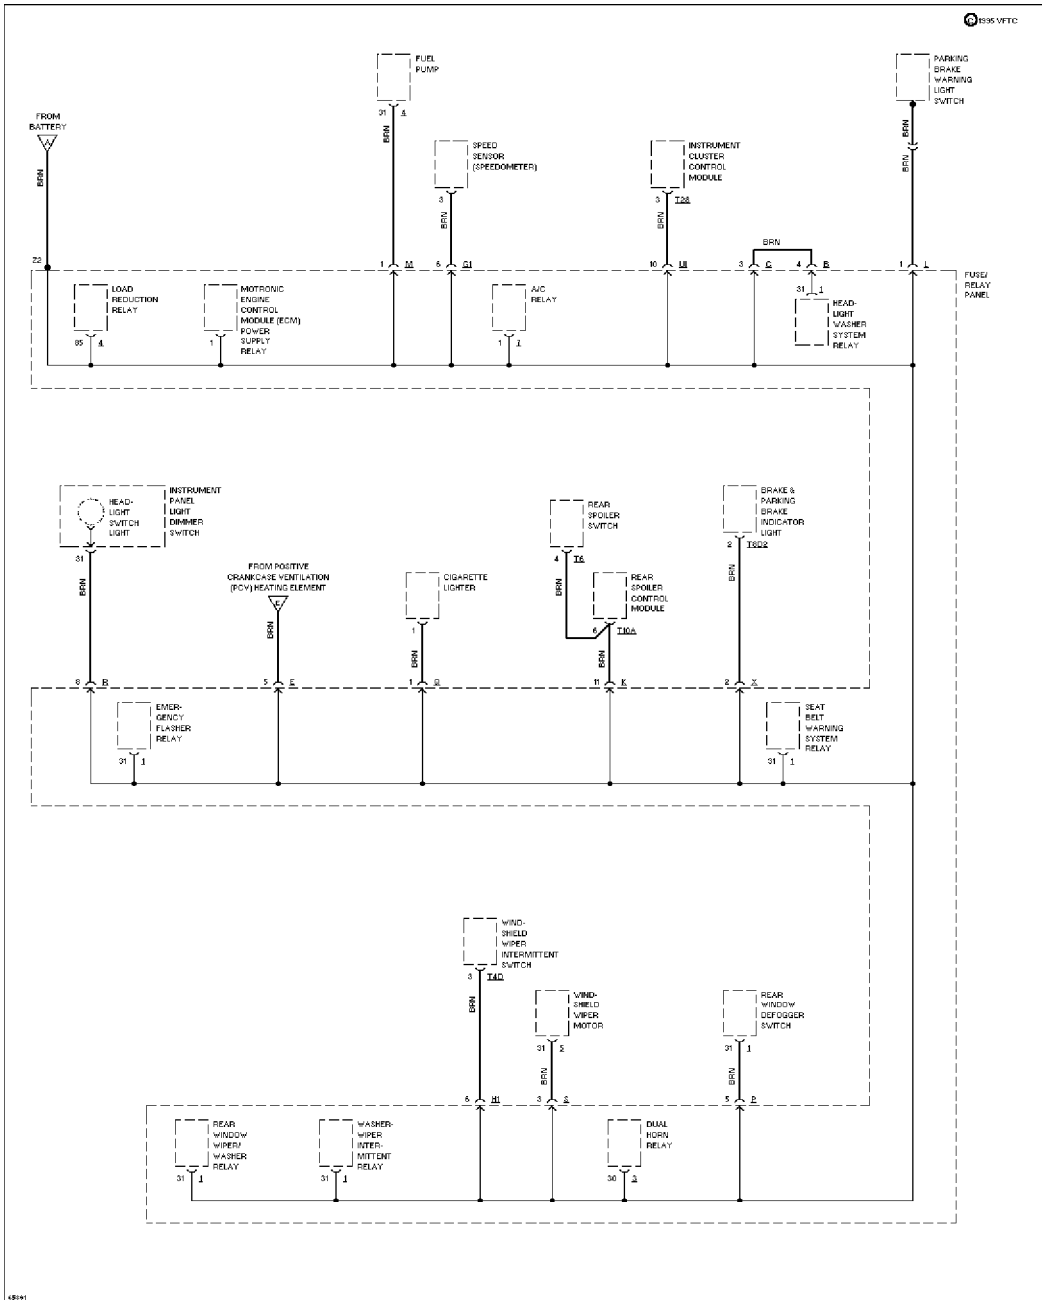

SYSTEM WIRING DIAGRAMS
Article Text (p. 5)
1993 Volkswagen Corrado
For Volkswagen Technical Site
Copyright © 1998 Mitchell Repair Information Company, LLC
Tuesday, December 07, 1999 11:22PM

Ground Distribution Circuit (5 of 5)

TRANSMISSION