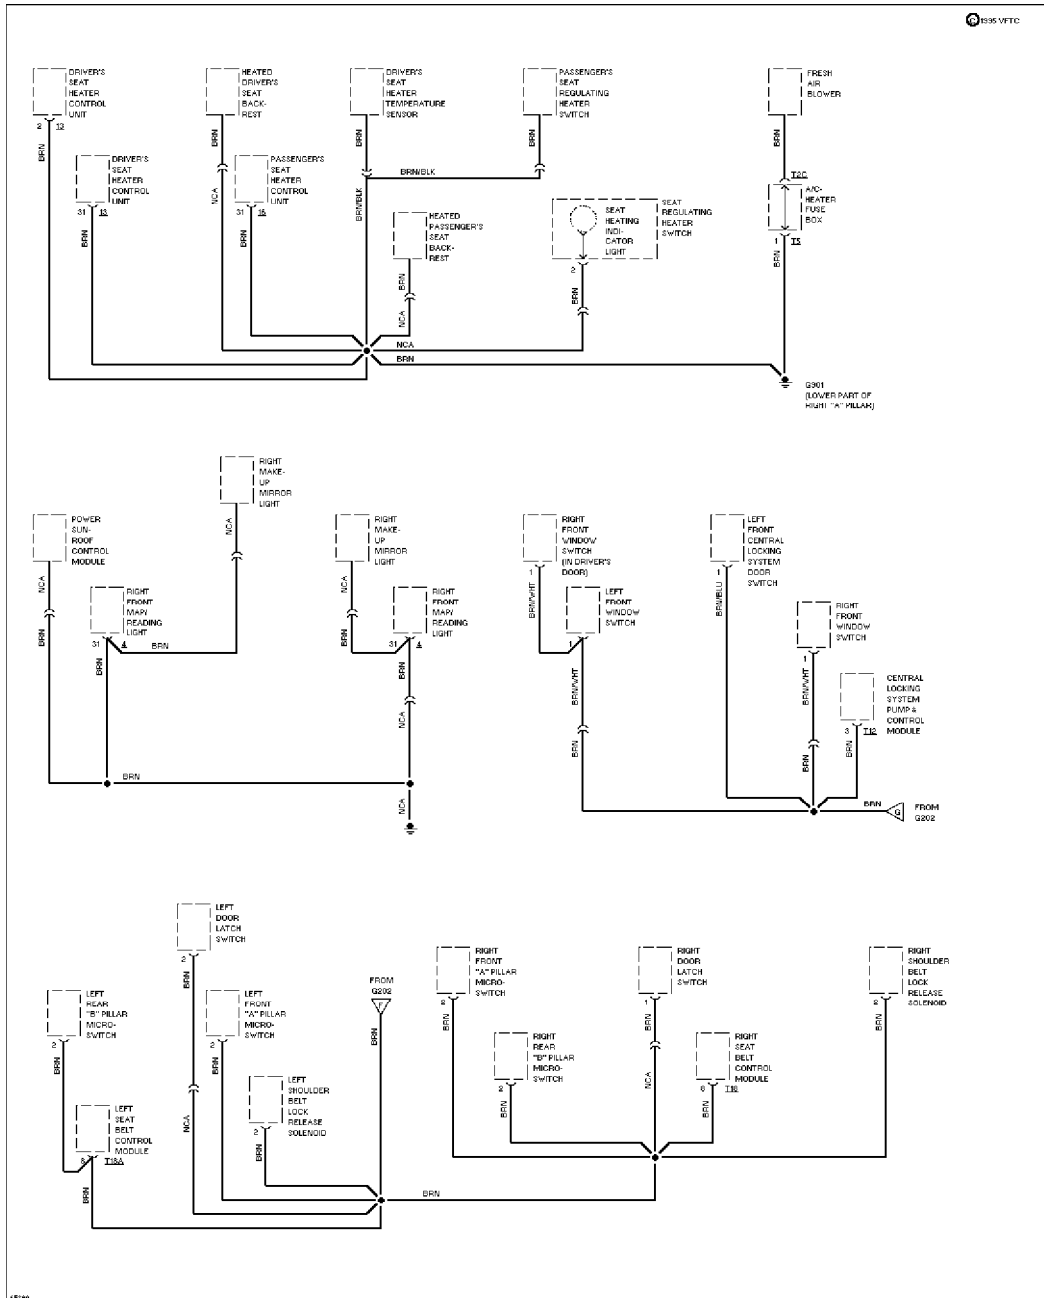

SYSTEM WIRING DIAGRAMS
Article Text (p. 4)
1993 Volkswagen Corrado
For Volkswagen Technical Site
Copyright © 1998 Mitchell Repair Information Company, LLC
Tuesday, December 07, 1999 11:22PM

61535 VETC

Ground Distribution Circuit (4 of 5)